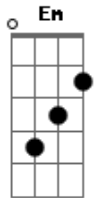

© ukulele-chords.com