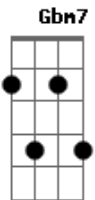

© ukulele-chords.com