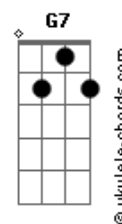

A-Ha - Bluest Of Blue

tom:

C

Intro: C

C Em A Em Dm
What you gonna hold against her now
G Dm C G G7
Would you rather were to sing her praises?
C Em A Em G G7
Working from the stern right up to the bow
G Dm C G G7
Learning how to find her secret places
C Em
What you gonna say as they shut their eyes?
Dm Am Dm C G7
Yearning to remain in their good graces
C Em Em Dm
Will you smell the sea, will you see the sky?
Am Dm C G7 Dm G7 F
Painted on their young and hopeful faces
G Em
Something to believe
Am
Somewhere to be free
Dm G C
A sanctuary at sea

F C Dm C
Blue, blue as the bluest of hues
G C
In the sea as she sails on by
F C Dm C
True, true like the truest of true
G C
In her eyes as she waves goodbye
Dm G
Truest of true
Dm G
Bluest of blue

[Segunda Parte]

C Em
How you gonna tell this story now?
Dm G G7

Acordes

It's getting so much harder to cover bases
C Em
Say it like it is or just feed them lies
Dm F G F
And cover up the truth with your oily phrases

G
Something to believe
Em Am
Somewhere to be free
Dm G C
A sanctuary at sea

F C Dm C
Blue, blue as the darkest of hues
G C
In the sea as you watch her cry
F C Dm C
True, true like the saddest of truth
G C
In her eyes as she says goodbye
Dm G
Truest of true
Dm G
Bluest of blue

(C Em C Em Dm G7)
(C Em C Em Dm C G7)

F C Dm C
Blue, blue as the bluest of hues
G C
In the sea as she sails on by
F C Dm C
True, true like the truest of true
G C
In her eyes as she waves goodbye
Dm G
Truest of true
Dm G
Bluest of blue
Dm G
Truest of true
Dm G C
Bluest of blue