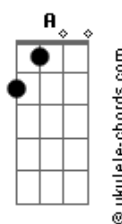

A-Ha - Bluest Of Blue

tom:

C

Intro: C

C Em A Em Dm
What you gonna hold against her now
G Dm C G G7
Would you rather were to sing her praises?
C Em A Em G G7
Working from the stern right up to the bow
G Dm C G G7
Learning how to find her secret places
C Em
What you gonna say as they shut their eyes?
Dm Am Dm C G7
Yearning to remain in their good graces
C Em Em Dm
Will you smell the sea, will you see the sky?
Am Dm C G7 Dm G7 F
Painted on their young and hopeful faces
G Em
Something to believe
Am
Somewhere to be free
Dm G C
A sanctuary at sea

F C Dm C
Blue, blue as the bluest of hues
G C
In the sea as she sails on by
F C Dm C
True, true like the truest of true
G C
In her eyes as she waves goodbye
Dm G
Truest of true
Dm G
Bluest of blue

[Segunda Parte]

C Em
How you gonna tell this story now?
Dm G G7

Acordes

It's getting so much harder to cover bases
C Em
Say it like it is or just feed them lies
Dm F G F
And cover up the truth with your oily phrases

G
Something to believe
Em Am
Somewhere to be free
Dm G C
A sanctuary at sea

F C Dm C
Blue, blue as the darkest of hues
G C
In the sea as you watch her cry
F C Dm C
True, true like the saddest of truth
G C
In her eyes as she says goodbye
Dm G
Truest of true
Dm G
Bluest of blue

(C Em C Em Dm G7)
(C Em C Em Dm C G7)

F C Dm C
Blue, blue as the bluest of hues
G C
In the sea as she sails on by
F C Dm C
True, true like the truest of true
G C
In her eyes as she waves goodbye
Dm G
Truest of true
Dm G
Bluest of blue
Dm G
Truest of true
Dm G C
Bluest of blue