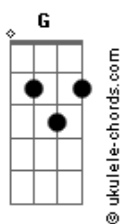

A-Ha - Bluest Of Blue

tom:

C

Intro: C

C Em A Em Dm
What you gonna hold against her now
G Dm C G G7
Would you rather were to sing her praises?
C Em A Em G G7
Working from the stern right up to the bow
G Dm C G G7
Learning how to find her secret places
C Em
What you gonna say as they shut their eyes?
Dm Am Dm C G7
Yearning to remain in their good graces
C Em Em Dm
Will you smell the sea, will you see the sky?
Am Dm C G7 Dm G7 F
Painted on their young and hopeful faces
G Em
Something to believe
Am
Somewhere to be free
Dm G C
A sanctuary at sea

F C Dm C
Blue, blue as the bluest of hues
G C
In the sea as she sails on by
F C Dm C
True, true like the truest of true
G C
In her eyes as she waves goodbye
Dm G
Truest of true
Dm G
Bluest of blue

[Segunda Parte]

C Em
How you gonna tell this story now?
Dm G G7

Acordes

It's getting so much harder to cover bases
C Em
Say it like it is or just feed them lies
Dm F G F
And cover up the truth with your oily phrases

G
Something to believe
Em Am
Somewhere to be free
Dm G C
A sanctuary at sea

F C Dm C
Blue, blue as the darkest of hues
G C
In the sea as you watch her cry
F C Dm C
True, true like the saddest of truth
G C
In her eyes as she says goodbye
Dm G
Truest of true
Dm G
Bluest of blue

(C Em C Em Dm G7)
(C Em C Em Dm C G7)

F C Dm C
Blue, blue as the bluest of hues
G C
In the sea as she sails on by
F C Dm C
True, true like the truest of true
G C
In her eyes as she waves goodbye
Dm G
Truest of true
Dm G
Bluest of blue
Dm G
Truest of true
Dm G C
Bluest of blue