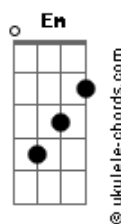

A-Ha - Bluest Of Blue

tom:

C

Intro: C

C Em A Em Dm
What you gonna hold against her now
G Dm C G G7
Would you rather were to sing her praises?
C Em A Em G G7
Working from the stern right up to the bow
G Dm C G G7
Learning how to find her secret places
C Em
What you gonna say as they shut their eyes?
Dm Am Dm C G7
Yearning to remain in their good graces
C Em Em Dm
Will you smell the sea, will you see the sky?
Am Dm C G7 Dm G7 F
Painted on their young and hopeful faces
G Em
Something to believe
Am
Somewhere to be free
Dm G C
A sanctuary at sea

C Em
How you gonna tell this story now?
Dm G G7

Acordes

It's getting so much harder to cover bases
C Em
Say it like it is or just feed them lies
Dm F G F
And cover up the truth with your oily phrases

G
Something to believe
Em Am
Somewhere to be free
Dm G C
A sanctuary at sea

(C Em C Em Dm G7)
(C Em C Em Dm C G7)

F C Dm C
Blue, blue as the bluest of hues
G C
In the sea as she sails on by
F C Dm C
True, true like the truest of true
G C
In her eyes as she waves goodbye
Dm G
Truest of true
Dm G
Bluest of blue
Dm G
Truest of true
Dm G C
Bluest of blue