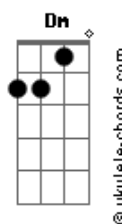

A-Ha - Bluest Of Blue

tom:

C

Intro: C

C Em A Em Dm
What you gonna hold against her now
G Dm C G G7
Would you rather were to sing her praises?
C Em A Em G G7
Working from the stern right up to the bow
G Dm C G G7
Learning how to find her secret places
C Em
What you gonna say as they shut their eyes?
Dm Am Dm C G7
Yearning to remain in their good graces
C Em Em Dm
Will you smell the sea, will you see the sky?
Am Dm C G7 Dm G7 F
Painted on their young and hopeful faces
G Em
Something to believe
Am
Somewhere to be free
Dm G C
A sanctuary at sea

F C Dm C
Blue, blue as the bluest of hues
G C
In the sea as she sails on by
F C Dm C
True, true like the truest of true
G C
In her eyes as she waves goodbye
Dm G
Truest of true
Dm G
Bluest of blue

[Segunda Parte]

C Em
How you gonna tell this story now?
Dm G G7

Acordes

It's getting so much harder to cover bases
C Em
Say it like it is or just feed them lies
Dm F G F
And cover up the truth with your oily phrases

G
Something to believe
Em Am
Somewhere to be free
Dm G C
A sanctuary at sea

F C Dm C
Blue, blue as the darkest of hues
G C
In the sea as you watch her cry
F C Dm C
True, true like the saddest of truth
G C
In her eyes as she says goodbye
Dm G
Truest of true
Dm G
Bluest of blue

(C Em C Em Dm G7)
(C Em C Em Dm C G7)

F C Dm C
Blue, blue as the bluest of hues
G C
In the sea as she sails on by
F C Dm C
True, true like the truest of true
G C
In her eyes as she waves goodbye
Dm G
Truest of true
Dm G
Bluest of blue
Dm G
Truest of true
Dm G C
Bluest of blue