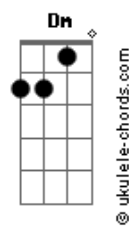

A-Ha - Bluest Of Blue

tom:

C

Intro: C

C Em A Em Dm
What you gonna hold against her now
G Dm7 C G G7
Would you rather were to sing her praises?
C Em A Em G G7
Working from the stern right up to the bow
G Dm7 C G G7
Learning how to find her secret places
C Em
What you gonna say as they shut their eyes?
Dm Am Dm7 C G7
Yearning to remain in their good graces
C Em Em7 Dm7
Will you smell the sea, will you see the sky?
Am7 Dm7 C G7 Dm7 G7 F
Painted on their young and hopeful faces
G Em7
Something to believe
Am
Somewhere to be free
Dm7 G C
A sanctuary at sea

F C Dm7 C7M
Blue, blue as the bluest of hues
G C
In the sea as she sails on by
F C Dm C
True, true like the truest of true
G C
In her eyes as she waves goodbye
Dm G
Truest of true
Dm G
Bluest of blue

[Segunda Parte]

C Em7
How you gonna tell this story now?
Dm7 G G7

Acordes

C Em7
It's getting so much harder to cover bases
Dm7 F G F
Say it like it is or just feed them lies
And cover up the truth with your oily phrases

G
Something to believe
Em7 Am
Somewhere to be free
Dm7 G C
A sanctuary at sea

F C Dm C
Blue, blue as the darkest of hues
G C
In the sea as you watch her cry
F C Dm C
True, true like the saddest of truth
G C
In her eyes as she says goodbye
Dm G
Truest of true
Dm G
Bluest of blue

(C Em7 C Em Dm7 G7)
(C Em7 C Em Dm7 C G7)

F C Dm C
Blue, blue as the bluest of hues
G C
In the sea as she sails on by
F C Dm C
True, true like the truest of true
G C
In her eyes as she waves goodbye
Dm G
Truest of true
Dm G
Bluest of blue
Dm G
Truest of true
Dm G C
Bluest of blue