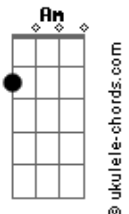

A-Ha - Bluest Of Blue

tom:

C

Intro: C

C Em A Em Dm
What you gonna hold against her now
G Dm7 C G G7
Would you rather were to sing her praises?
C Em A Em G G7
Working from the stern right up to the bow
G Dm7 C G G7
Learning how to find her secret places
C Em
What you gonna say as they shut their eyes?
Dm Am Dm7 C G7
Yearning to remain in their good graces
C Em Em7 Dm7
Will you smell the sea, will you see the sky?
Am7 Dm7 C G7 Dm7 G7 F
Painted on their young and hopeful faces
G Em7
Something to believe
Am
Somewhere to be free
Dm7 G C
A sanctuary at sea

F C Dm7 C7M
Blue, blue as the bluest of hues
G C
In the sea as she sails on by
F C Dm C
True, true like the truest of true
G C
In her eyes as she waves goodbye
Dm G
Truest of true
Dm G
Bluest of blue

[Segunda Parte]

C Em7
How you gonna tell this story now?
Dm7 G G7

Acordes

C Em7
It's getting so much harder to cover bases
Dm7 F G F
Say it like it is or just feed them lies
And cover up the truth with your oily phrases

G
Something to believe
Em7 Am
Somewhere to be free
Dm7 G C
A sanctuary at sea

F C Dm C
Blue, blue as the darkest of hues
G C
In the sea as you watch her cry
F C Dm C
True, true like the saddest of truth
G C
In her eyes as she says goodbye
Dm G
Truest of true
Dm G
Bluest of blue

(C Em7 C Em Dm7 G7)
(C Em7 C Em Dm7 C G7)

F C Dm C
Blue, blue as the bluest of hues
G C
In the sea as she sails on by
F C Dm C
True, true like the truest of true
G C
In her eyes as she waves goodbye
Dm G
Truest of true
Dm G
Bluest of blue
Dm G
Truest of true
Dm G C
Bluest of blue