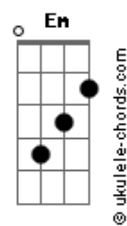

A-Ha - Bluest Of Blue

tom:

C

Intro: C

C Em A Em Dm
What you gonna hold against her now
G Dm7 C G G7
Would you rather were to sing her praises?
C Em A Em G G7
Working from the stern right up to the bow
G Dm7 C G G7
Learning how to find her secret places
C Em
What you gonna say as they shut their eyes?
Dm Am Dm7 C G7
Yearning to remain in their good graces
C Em Em7 Dm7
Will you smell the sea, will you see the sky?
Am7 Dm7 C G7 Dm7 G7 F
Painted on their young and hopeful faces
G Em7
Something to believe
Am
Somewhere to be free
Dm7 G C
A sanctuary at sea

C Em7
How you gonna tell this story now?
Dm7 G G7

Acordes

C Em7
It's getting so much harder to cover bases
Dm7 F G F
Say it like it is or just feed them lies
And cover up the truth with your oily phrases

G
Something to believe
Em7 Am
Somewhere to be free
Dm7 G C
A sanctuary at sea

F C Dm C
Blue, blue as the darkest of hues
G C
In the sea as you watch her cry
F C Dm C
True, true like the saddest of truth
G C
In her eyes as she says goodbye
Dm G
Truest of true
Dm G
Bluest of blue

(C Em7 C Em Dm7 G7)
(C Em7 C Em Dm7 C G7)

F C Dm C
Blue, blue as the bluest of hues
G C
In the sea as she sails on by
F C Dm C
True, true like the truest of true
G C
In her eyes as she waves goodbye
Dm G
Truest of true
Dm G
Bluest of blue
Dm G
Truest of true
Dm G C
Bluest of blue