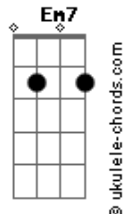

A-Ha - Bluest Of Blue

tom:

C

Intro: C

C Em A Em Dm
What you gonna hold against her now
G Dm7 C G G7
Would you rather were to sing her praises?
C Em A Em G G7
Working from the stern right up to the bow
G Dm7 C G G7
Learning how to find her secret places
C Em
What you gonna say as they shut their eyes?
Dm Am Dm7 C G7
Yearning to remain in their good graces
C Em Em7 Dm7
Will you smell the sea, will you see the sky?
Am7 Dm7 C G7 Dm7 G7 F
Painted on their young and hopeful faces
G Em7
Something to believe
Am
Somewhere to be free
Dm7 G C
A sanctuary at sea

C Em7
How you gonna tell this story now?
Dm7 G G7

Acordes

C Em7
It's getting so much harder to cover bases
Dm7 F G F
Say it like it is or just feed them lies
And cover up the truth with your oily phrases

G
Something to believe
Em7 Am
Somewhere to be free
Dm7 G C
A sanctuary at sea

F C Dm C
Blue, blue as the darkest of hues
G C
In the sea as you watch her cry
F C Dm C
True, true like the saddest of truth
G C
In her eyes as she says goodbye
Dm G
Truest of true
Dm G
Bluest of blue

(C Em7 C Em Dm7 G7)
(C Em7 C Em Dm7 C G7)

F C Dm C
Blue, blue as the bluest of hues
G C
In the sea as she sails on by
F C Dm C
True, true like the truest of true
G C
In her eyes as she waves goodbye
Dm G
Truest of true
Dm G
Bluest of blue
Dm G
Truest of true
Dm G C
Bluest of blue