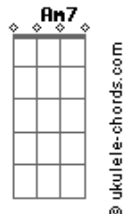

A-Ha - Bluest Of Blue

tom:

C

Intro: C

C Em A Em Dm
What you gonna hold against her now
G Dm7 C G G7
Would you rather were to sing her praises?
C Em A Em G G7
Working from the stern right up to the bow
G Dm7 C G G7
Learning how to find her secret places
C Em
What you gonna say as they shut their eyes?
Dm Am Dm7 C G7
Yearning to remain in their good graces
C Em Em7 Dm7
Will you smell the sea, will you see the sky?
Am7 Dm7 C G7 Dm7 G7 F
Painted on their young and hopeful faces
G Em7
Something to believe
Am
Somewhere to be free
Dm7 G C
A sanctuary at sea

F C Dm7 C7M
Blue, blue as the bluest of hues
G C
In the sea as she sails on by
F C Dm C
True, true like the truest of true
G C
In her eyes as she waves goodbye
Dm G
Truest of true
Dm G
Bluest of blue

[Segunda Parte]

C Em7
How you gonna tell this story now?
Dm7 G G7

Acordes

C Em7
It's getting so much harder to cover bases
Dm7 F G F
Say it like it is or just feed them lies
And cover up the truth with your oily phrases

G
Something to believe
Em7 Am
Somewhere to be free
Dm7 G C
A sanctuary at sea

F C Dm C
Blue, blue as the darkest of hues
G C
In the sea as you watch her cry
F C Dm C
True, true like the saddest of truth
G C
In her eyes as she says goodbye
Dm G
Truest of true
Dm G
Bluest of blue

(C Em7 C Em Dm7 G7)
(C Em7 C Em Dm7 C G7)

F C Dm C
Blue, blue as the bluest of hues
G C
In the sea as she sails on by
F C Dm C
True, true like the truest of true
G C
In her eyes as she waves goodbye
Dm G
Truest of true
Dm G
Bluest of blue
Dm G
Truest of true
Dm G C
Bluest of blue