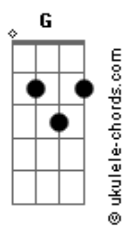

A-Ha - Bluest Of Blue

tom:

C

Intro: C

C Em A Em Dm
What you gonna hold against her now
G Dm7 C G G7
Would you rather were to sing her praises?
C Em A Em G G7
Working from the stern right up to the bow
G Dm7 C G G7
Learning how to find her secret places
C Em
What you gonna say as they shut their eyes?
Dm Am Dm7 C G7
Yearning to remain in their good graces
C Em Em7 Dm7
Will you smell the sea, will you see the sky?
Am7 Dm7 C G7 Dm7 G7 F
Painted on their young and hopeful faces
G Em7
Something to believe
Am
Somewhere to be free
Dm7 G C
A sanctuary at sea

F C Dm7 C7M
Blue, blue as the bluest of hues
G C
In the sea as she sails on by
F C Dm C
True, true like the truest of true
G C
In her eyes as she waves goodbye
Dm G
Truest of true
Dm G
Bluest of blue

[Segunda Parte]

C Em7
How you gonna tell this story now?
Dm7 G G7

Acordes

C Em7
It's getting so much harder to cover bases
Dm7 F G F
Say it like it is or just feed them lies
And cover up the truth with your oily phrases

G
Something to believe
Em7 Am
Somewhere to be free
Dm7 G C
A sanctuary at sea

F C Dm C
Blue, blue as the darkest of hues
G C
In the sea as you watch her cry
F C Dm C
True, true like the saddest of truth
G C
In her eyes as she says goodbye
Dm G
Truest of true
Dm G
Bluest of blue

(C Em7 C Em Dm7 G7)
(C Em7 C Em Dm7 C G7)

F C Dm C
Blue, blue as the bluest of hues
G C
In the sea as she sails on by
F C Dm C
True, true like the truest of true
G C
In her eyes as she waves goodbye
Dm G
Truest of true
Dm G
Bluest of blue
Dm G
Truest of true
Dm G C
Bluest of blue