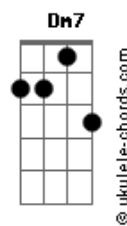

A-Ha - Bluest Of Blue

tom:

C

Intro: C

C Em A Em Dm
What you gonna hold against her now
G Dm7 C G G7
Would you rather were to sing her praises?
C Em A Em G G7
Working from the stern right up to the bow
G Dm7 C G G7
Learning how to find her secret places
C Em
What you gonna say as they shut their eyes?
Dm Am Dm7 C G7
Yearning to remain in their good graces
C Em Em7 Dm7
Will you smell the sea, will you see the sky?
Am7 Dm7 C G7 Dm7 G7 F
Painted on their young and hopeful faces
G Em7
Something to believe
Am
Somewhere to be free
Dm7 G C
A sanctuary at sea

F C Dm7 C7M
Blue, blue as the bluest of hues
G C
In the sea as she sails on by
F C Dm C
True, true like the truest of true
G C
In her eyes as she waves goodbye
Dm G
Truest of true
Dm G
Bluest of blue

[Segunda Parte]

C Em7
How you gonna tell this story now?
Dm7 G G7

Acordes

C Em7
It's getting so much harder to cover bases
Dm7 F G F
Say it like it is or just feed them lies
And cover up the truth with your oily phrases

G
Something to believe
Em7 Am
Somewhere to be free
Dm7 G C
A sanctuary at sea

F C Dm C
Blue, blue as the darkest of hues
G C
In the sea as you watch her cry
F C Dm C
True, true like the saddest of truth
G C
In her eyes as she says goodbye
Dm G
Truest of true
Dm G
Bluest of blue

(C Em7 C Em Dm7 G7)
(C Em7 C Em Dm7 C G7)

F C Dm C
Blue, blue as the bluest of hues
G C
In the sea as she sails on by
F C Dm C
True, true like the truest of true
G C
In her eyes as she waves goodbye
Dm G
Truest of true
Dm G
Bluest of blue
Dm G
Truest of true
Dm G C
Bluest of blue