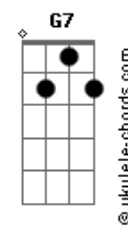

A-Ha - Bluest Of Blue

tom:

C

Intro: C

C Em A Em Dm
What you gonna hold against her now
G Dm7 C G G7
Would you rather were to sing her praises?
C Em A Em G G7
Working from the stern right up to the bow
G Dm7 C G G7
Learning how to find her secret places
C Em
What you gonna say as they shut their eyes?
Dm Am Dm7 C G7
Yearning to remain in their good graces
C Em Em7 Dm7
Will you smell the sea, will you see the sky?
Am7 Dm7 C G7 Dm7 G7 F
Painted on their young and hopeful faces
G Em7
Something to believe
Am
Somewhere to be free
Dm7 G C
A sanctuary at sea

F C Dm7 C7M
Blue, blue as the bluest of hues
G C
In the sea as she sails on by
F C Dm C
True, true like the truest of true
G C
In her eyes as she waves goodbye
Dm G
Truest of true
Dm G
Bluest of blue

[Segunda Parte]

C Em7
How you gonna tell this story now?
Dm7 G G7

Acordes

C Em7
It's getting so much harder to cover bases
Dm7 F G F
Say it like it is or just feed them lies
And cover up the truth with your oily phrases

G
Something to believe
Em7 Am
Somewhere to be free
Dm7 G C
A sanctuary at sea

F C Dm C
Blue, blue as the darkest of hues
G C
In the sea as you watch her cry
F C Dm C
True, true like the saddest of truth
G C
In her eyes as she says goodbye
Dm G
Truest of true
Dm G
Bluest of blue

(C Em7 C Em Dm7 G7)
(C Em7 C Em Dm7 C G7)

F C Dm C
Blue, blue as the bluest of hues
G C
In the sea as she sails on by
F C Dm C
True, true like the truest of true
G C
In her eyes as she waves goodbye
Dm G
Truest of true
Dm G
Bluest of blue
Dm G
Truest of true
Dm G C
Bluest of blue