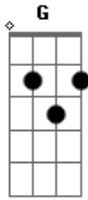

A Great Big World - Say Something

Tom: D

Ritmo: Cima, Baixo, Baixo, Cima, Baixo, Baixo

(Intro) Bm G D A (2x)

Bm G D A
 Say something, I'm giving up on you.
 Bm G D A
 I'll be the one, if you want me to.
 Bm G D A
 Anywhere, I would've followed you.
 Bm G A
 Say something, I'm giving up on you.

D A
 And I am feeling so small.

G
 It was over my head
 Bm A
 I know nothing at all.

D A
 And I will stumble and fall.

G
 I'm still learning to love
 Bm A
 Just starting to crawl.

Bm G D A
 Say something, I'm giving up on you.
 Bm G D A
 I'm sorry that I couldn't get to you.
 Bm G D A
 Anywhere, I will follow you.
 Bm G D A
 Say something, I'm giving up on you.

D A
 And I will swallow my pride.

G
 You're the one that I love
 D A
 And I'm saying goodbye.

Bm G D A
 Say something, I'm giving up on you.
 Bm G D A
 I'm sorry that I couldn't get to you
 Bm G D A
 Anywhere, I would've followed you.
 Bm G D A
 Say something, I'm giving up on you.

Say something, I'm giving up on you.
 Say something...

Acordes

© ukulele-chords.com

© ukulele-chords.com

© ukulele-chords.com

© ukulele-chords.com