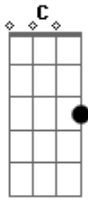

A Day To Remember - Heres To The Past

Tom: **Gb**

G|5-8-1-3|
C|5-8-1-3|

Album: For Those Who Have **A** Heart
Tuning: Dropped **C** (low to high) CGCFAD

"When we leave today..."

[Strumming Not Shown]

[Strumming Not Shown]

[Strumming Not Shown]

D|-----|
A|-----|
F|-----|
C|-----|

[Strumming Not Shown]

END.

Acordes

© ukulele-chords.com

© ukulele-chords.com

© ukulele-chords.com