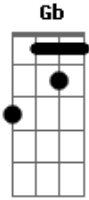

A Day To Remember - Heres To The Past

Tom: **Gb**

G|5-8-1-3|
C|5-8-1-3|

Album: For Those Who Have **A** Heart
Tuning: Dropped **C** (low to high) CGCFAD

"When we leave today..."

[Strumming Not Shown]

[Strumming Not Shown]

[Strumming Not Shown]

D|-----|
A|-----|
F|-----|
C|-----|

[Strumming Not Shown]

END.

Acordes