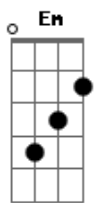

© ukulele-chords.com