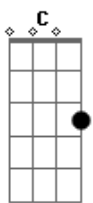

© ukulele-chords.com