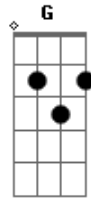

© ukulele-chords.com