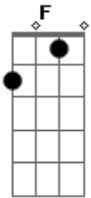

© ukulele-chords.com