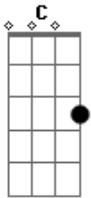

7Horse - Good Night Sweet Dreams

Tom: C
Intro:

Dm F
In the middle of the night
C G
Signs of life cashed out for years
Dm F
Beyond the brief goodbyes
C G
And the sentimental tears

Dm F
I need the smoke to rise
C G
One last sunset for the road
Dm F
Pack up all your dreams tonight
C G
Forget 'em when you're old

Dm F C G
Goodnight sweet dream
Dm F C G

Goodnight sweet dream

Dm F
Faint flash of real love
C G
Like a train went off the track
Dm F
Not a message from above
C G
Mexico in paperback

Dm F
Took my suitcase and the rent
C G
Smell the madness in the street
Dm F
I knew it was the end
C G
Souvenir so bittersweet

Dm F C G
Goodnight sweet dream
Dm F C G
Goodnight sweet dream

Acordes

© ukulele-chords.com