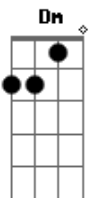

© ukulele-chords.com