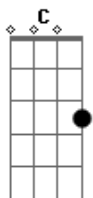

7Horse - Good Night Sweet Dreams

Tom: C
Intro:

Dm F
In the middle of the night
C G
Signs of life cashed out for years
Dm F
Beyond the brief goodbyes
C G
And the sentimental tears

Dm F
I need the smoke to rise
C G
One last sunset for the road
Dm F
Pack up all your dreams tonight
C G
Forget 'em when you're old

Dm F C G
Goodnight sweet dream
Dm F C G

Goodnight sweet dream

Dm F
Faint flash of real love
C G
Like a train went off the track
Dm F
Not a message from above
C G
Mexico in paperback

Dm F
Took my suitcase and the rent
C G
Smell the madness in the street
Dm F
I knew it was the end
C G
Souvenir so bittersweet

Dm F C G
Goodnight sweet dream
Dm F C G
Goodnight sweet dream

Acordes

© ukulele-chords.com