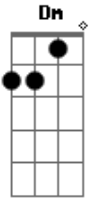

© ukulele-chords.com