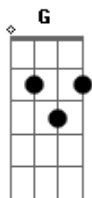

© ukulele-chords.com