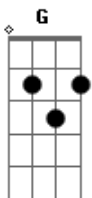

© ukulele-chords.com