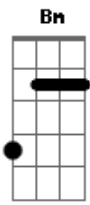

Dbm
Mano, é o 7 minutoz
Gbm
Splash

Acordes

© ukulele-chords.com

© ukulele-chords.com

© ukulele-chords.com

© ukulele-chords.com