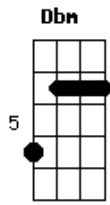

Dbm
Mano, é o 7 minutoz
Gbm
Splash

Acordes

© ukulele-chords.com

© ukulele-chords.com

© ukulele-chords.com

© ukulele-chords.com