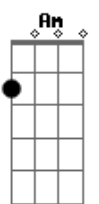

© ukulele-chords.com