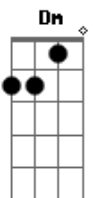

© ukulele-chords.com