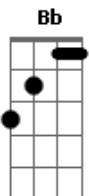

Bb **C** **D**
Every little lie gives me butterflies

Dm **F**
Something in the way you're looking through my eyes

Bb **C** **Dm**
Don't know if I'm gonna make it out alive

[Refrão]

Dm
Fight so dirty, but your love so sweet

Dm
Teeth

Bb
Teeth

Bb
Teeth

Never, never, never ever let go **Dm** **Bb**

Acordes

© ukulele-chords.com

© ukulele-chords.com

© ukulele-chords.com