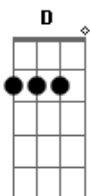

**Dm**  
Fight so dirty, but your love so sweet

Talk so pretty, but your heart got teeth

**Bb**  
Late night devil, put your hands on me

And never, never, never ever let go **Dm**

[Final]

**Dm**  
Teeth

**Bb**  
Teeth