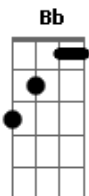

Bb **C** **D**
Every little lie gives me butterflies

Dm **F**
Something in the way you're looking through my eyes

Bb **C** **Dm**
Don't know if I'm gonna make it out alive

[Refrão]

Dm
Fight so dirty, but your love so sweet

Dm
Teeth

Bb
Teeth

Bb
Teeth

Never, never, never ever let go **Dm** **Bb**

Acordes

© ukulele-chords.com

© ukulele-chords.com

© ukulele-chords.com