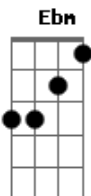

© ukulele-chords.com