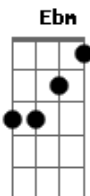

© ukulele-chords.com