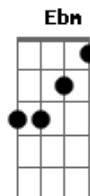

© ukulele-chords.com