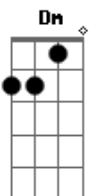

**Dm**  
Fight so dirty, but your love so sweet

Talk so pretty, but your heart got teeth

**Bb**  
Late night devil, put your hands on me

And never, never, never ever let go **Dm**

[Final]

**Dm**  
Teeth

**Bb**  
Teeth