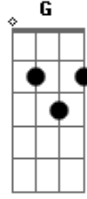

© ukulele-chords.com