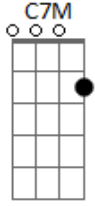

F Take my hand, now and forever)
C A painted heart on a sidewalk
C A bleeding sun on a silver screen
F

I feel my ego when I talk

F

Lost myself in the in-between
C Lustful eyes filled with love now
C Sending in every cavalry
F A few more souls on the bus now

Acordes

© ukulele-chords.com