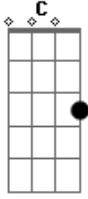

© ukulele-chords.com