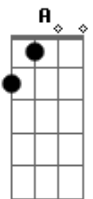

All these moments with you

All these moments with you

G
Pack up all your bags

Stay true to North
Em
You're the only one I'd do this for

Red, red desert, heal our blues

I'd dive deeper for you

Acordes

© ukulele-chords.com