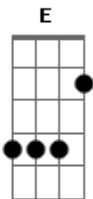

All these moments with you

All these moments with you

G
Pack up all your bags

Stay true to North
Em
You're the only one I'd do this for

Red, red desert, heal our blues

I'd dive deeper for you

Acordes

© ukulele-chords.com