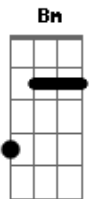

All these moments with you

All these moments with you

G
Pack up all your bags

Stay true to North
Em
You're the only one I'd do this for

Red, red desert, heal our blues

I'd dive deeper for you

Acordes

© ukulele-chords.com