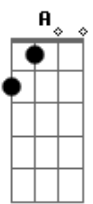

© ukulele-chords.com