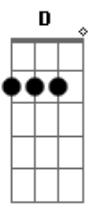

5 Seconds Of Summer - Moodswings

tom:
 Bb (forma dos acordes no tom de A)
 Capotraste na 1ª casa

[Primeira Parte]

G
 I can tell by the look in your eyes
 G
 That you don't wanna fight on a Friday night
 Bm
 Living my life, looking from the outside
 Bm
 I hope you don't mind that I ruined our time
 G
 I can tell by the look in your eyes
 G
 That you just wanna get on a one-way flight
 Bm
 'Cause you don't ever trust this mind of mine
 Bm
 You're watching me lie when I say that I'm fine

[Refrão]

D Bm
 Without you, I don't even know myself (Know myself)
 G
 Through bloodshot eyes, the sky is falling
 G A
 And I just wanna fucking push you away (Push you away)
 D
 Without you

[Segunda Parte]

G
 I can tell when you're slipping from me
 G
 Even when it's only subconsciously
 Bm
 On the edge of the bed as you're falling asleep
 Bm
 I think I need you more than you need me
 G
 I know my mood's been swinging all day
 G Bm

Acordes

© ukulele-chords.com

© ukulele-chords.com

© ukulele-chords.com

© ukulele-chords.com

© ukulele-chords.com

Weaponized words can't get in the way
 Bm
 Nothing I say ever coming out straight
 D
 When I pull through, I hope you feel the same