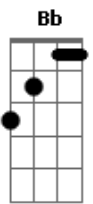

5 Seconds Of Summer - Moodswings

tom:
Bb (forma dos acordes no tom de A)
Capotraste na 1ª casa

[Primeira Parte]

G
I can tell by the look in your eyes
G
That you don't wanna fight on a Friday night
Bm
Living my life, looking from the outside
Bm
I hope you don't mind that I ruined our time
G
I can tell by the look in your eyes
G
That you just wanna get on a one-way flight
Bm
'Cause you don't ever trust this mind of mine
Bm
You're watching me lie when I say that I'm fine

[Refrão]

D Bm
Without you, I don't even know myself (Know myself)
G
Through bloodshot eyes, the sky is falling
G A
And I just wanna fucking push you away (Push you away)
D
Without you

[Segunda Parte]

G
I can tell when you're slipping from me
G
Even when it's only subconsciously
Bm
On the edge of the bed as you're falling asleep
Bm
I think I need you more than you need me
G
I know my mood's been swinging all day
G Bm

Acordes

© ukulele-chords.com