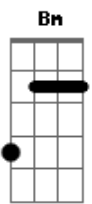

5 Seconds Of Summer - Moodswings

tom:
 Bb (forma dos acordes no tom de A)
 Capotraste na 1ª casa

[Primeira Parte]

G
 I can tell by the look in your eyes
 G
 That you don't wanna fight on a Friday night
 Bm
 Living my life, looking from the outside
 Bm
 I hope you don't mind that I ruined our time
 G
 I can tell by the look in your eyes
 G
 That you just wanna get on a one-way flight
 Bm
 'Cause you don't ever trust this mind of mine
 Bm
 You're watching me lie when I say that I'm fine

[Refrão]

D Bm
 Without you, I don't even know myself (Know myself)
 G
 Through bloodshot eyes, the sky is falling
 G A
 And I just wanna fucking push you away (Push you away)
 D
 Without you

[Segunda Parte]

G
 I can tell when you're slipping from me
 G
 Even when it's only subconsciously
 Bm
 On the edge of the bed as you're falling asleep
 Bm
 I think I need you more than you need me
 G
 I know my mood's been swinging all day
 G Bm

Acordes

© ukulele-chords.com

© ukulele-chords.com

© ukulele-chords.com

© ukulele-chords.com

© ukulele-chords.com

Weaponized words can't get in the way
 Bm
 Nothing I say ever coming out straight
 D
 When I pull through, I hope you feel the same