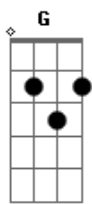

© ukulele-chords.com