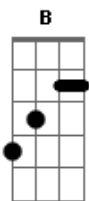

5 Seconds Of Summer - Meet You There

tom:
B (forma dos acordes no tom de G)
Capotraste na 4ª casa
Intro: Am F Dm Am
Am F Dm Am

[Primeira Parte]

Am F Dm Am
Every moment spent, I wish I was with you
Am F Dm Am
And every night I slept, I dreamt I was with you
Am F Dm Am
No matter where you go, you know I'd wait for you
Am F Dm Am
I would break and bend, if you wanted me to

[Refrão]

F Am Em
So you go your way and I'll go mine
F
And if we're meant to, I'll meet you there
F Am Em
We can't speed up the hands of time
F
But if we're meant to
F Dm Am F Dm Am
I'll meet you there
F Dm Am F Dm Am
I'll meet you there

[Segunda Parte]

Am F Dm Am
When it's physical, I can't keep track of days
Am F Dm Am
But the emotional, is more than we can take
Am F
Oh, I'm just waiting for, waiting for you
Dm Am
To tell you that, tell you that you're
Am F
Oh, I'd keep waiting for, waiting for you
Dm Am
If you wanted me to

Acordes

© ukulele-chords.com