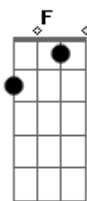

© ukulele-chords.com