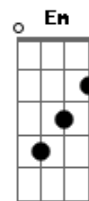

© ukulele-chords.com

[Refrão]

F Am Em
So you go your way and I'll go mine
F
And if we're meant to, I'll meet you there
F Am Em
We can't speed up the hands of time
F
But if we're meant to
F Dm Am F Dm Am
I'll meet you there
F Dm Am F Dm Am
I'll meet you there

[Ponte]

F Dm Am
This time and next time, you know I'll meet you there
F Dm Am
This time and next time, you know I'll meet you there
F Dm Am
This time and next time, you know I'll meet you there
F Dm Am
This time and next time, you know I'll meet you there

[Refrão]

F Am Em
So you go your way and I'll go mine
F
And if we're meant to, I'll meet you there
F Am Em
We can't speed up the hands of time
F
But if we're meant to
F Dm Am F Dm Am
I'll meet you there
F Dm Am F Dm Am
I'll meet you there
I'll meet you there
F Dm Am F Dm Am
Tell me what's on, on my mind, if this is it