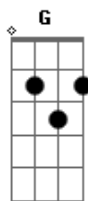

© ukulele-chords.com