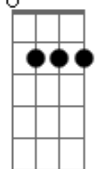

[Pré-Refrão]

Bm
Dance around the living room
Em
Lose me in the sight of you
D
I've seen the red, I've seen the blue
Em
Take all of me
Bm
Deep where your secrets hide
Em
Where we've been a thousand times
D
Swallow every single lie
Em
Take all of me

[Refrão]

G7M D
I'll never give you away
Bm A
'Cause I've already made that mistake
G7M D
If my name never fell off your lips again
Bm A
I know it'd be such a shame
G D
When I take a look at my life and all of my crimes
Bm A
You're the only thing that I think I got right
G7M D
I'd never give you away
Bm A
'Cause I've already made, already made that mistake

[Segunda Parte]

Bm A G7M Em
Lover of mine, I know you're colourblind
Bm A G Em7
I watched the world fall from your eyes, ooh-ooh
Bm A G Em
All my regrets and things that you can't forget
Bm A G7M Em
Light them all up, kiss them goodbye

[Pré-Refrão]

Bm
Dance around the living room
Em
Lose me in the sight of you
D
I've seen the red, I've seen the blue
Em
Take all of me
Bm
Deep where your secrets hide
Em
Where we've been a thousand times
D
Swallow every single lie
G
Take all of me

[Refrão]

G7M D
I'll never give you away
Bm A
'Cause I've already made that mistake
G7M D
If my name never fell off your lips again
Bm A
I know it'd be such a shame
G D
When I take a look at my life and all of my crimes
Bm A
You're the only thing that I think I got right
G7M D
I'd never give you away
Bm A
'Cause I've already made, already made that mistake

[Final] Bm A G Em
Bm A G Em
G D Bm A
G D Bm A
G

Acordes

G7M