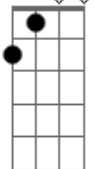

© ukulele-chords.com

A