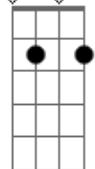

© ukulele-chords.com

Em7