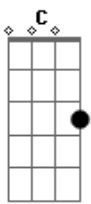

Intro: C G Am F

(Calum)

C
Hello there,
G
the angel from my nightmare,
Am G
the shadow in the background of the morgue

C
The unsuspecting victim,
G
of darkness in the valley
Am G
we can live like Jack and Sally if we want.

C
Where you can always find me

G
And we'll have Halloween on Christmas
Am G
and in the night we'll wish this never ends.

C G Am F
We'll wish this never ends.

C G Am F
(I miss you, miss you)
(I miss you, miss you)

(Luke)

C G
Where are you and I'm so sorry
Am G
I cannot sleep, I cannot dream tonight

C
I need somebody and always

G
This sick strange darkness

Am G
Comes creeping on so haunting every time

C
And as I stared I counted

G
The Webs from all the spiders
Am G
Catching things and eating their insides
C
Like indecision to call you
G
And hear your voice of treason
Am G
Will you come home and stop the pain tonight
Stop this pain tonight

(All)

C G Am G
Don't waste your time on me you're already
F
the voice inside my head (I miss you, miss you)
C G Am G
Don't waste your time on me you're already
F
the voice inside my head (I miss you, miss you)

C G Am F (x2)

(Calum)

C G Am G
Don't waste your time on me you're already
F
The voice inside my head (I miss you miss you)

(All)

C G Am G
Don't waste your time on me you're already
F
the voice inside my head (I miss you, miss you)
C G Am G
Don't waste your time on me you're already
F
the voice inside my head (I miss you, miss you)
C G Am G
Don't waste your time on me you're already
F
the voice inside my head (I miss you, miss you)

Acordes

© ukulele-chords.com