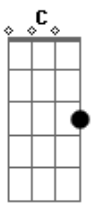

Tom: C

(= 1 strum = 2 strums)

Intro: C G Am F

(Calum)

C
Hello there,
G
the angel from my nightmare,
Am
the shadow in the background of the morgue

C
The unsuspecting victim,
G
of darkness in the valley
Am
we can live like Jack and Sally if we want.

C
Where you can always find me

G
And we'll have Halloween on Christmas
Am
and in the night we'll wish this never ends.

C G Am F
We'll wish this never ends.

C G Am F
(I miss you, miss you)
(I miss you, miss you)

(Luke)

C
Where are you and I'm so sorry
Am
I cannot sleep, I cannot dream tonight

C
I need somebody and always

G
This sick strange darkness

Am
Comes creeping on so haunting every time

C
And as I stared I counted

G
The Webs from all the spiders
Am
Catching things and eating their insides
C
Like indecision to call you
G
And hear your voice of treason
Am
Will you come home and stop the pain tonight
G
Stop this pain tonight

(All)

C
Don't waste your time on me you're already
G Am
the voice inside my head (I miss you, miss you)
C
Don't waste your time on me you're already
G Am
the voice inside my head (I miss you, miss you)

C G Am F (x2)

(Calum)

C
Don't waste your time on me you're already
G Am
the voice inside my head (I miss you miss you)

(All)

C
Don't waste your time on me you're already
G Am
the voice inside my head (I miss you, miss you)
C
Don't waste your time on me you're already
G Am
the voice inside my head (I miss you, miss you)
C
Don't waste your time on me you're already
G Am
the voice inside my head (I miss you, miss you)

Acordes

© ukulele-chords.com