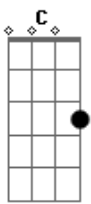

(= 1 strum = 2 strums)

Intro: C G Am F

(Calum)

C
Hello there,
G
the angel from my nightmare,
Am
the shadow in the background of the morgue

The unsuspecting victim,
G
of darkness in the valley
Am
we can live like Jack and Sally if we want.
C
Where you can always find me
G
And we'll have Halloween on Christmas
Am
and in the night we'll wish this never ends.
C G Am F
We'll wish this never ends.
C G Am F
(I miss you, miss you)
(I miss you, miss you)

(Luke)

C
Where are you and I'm so sorry
Am
I cannot sleep, I cannot dream tonight
C
I need somebody and always
G
This sick strange darkness
Am
Comes creeping on so haunting every time
C
And as I stared I counted

G
The Webs from all the spiders
Am
Catching things and eating their insides
G
C
Like indecision to call you
G
And hear your voice of treason
Am
Will you come home and stop the pain tonight
G
Stop this pain tonight

(All)

C
Don't waste your time on me you're already
G Am G
F
the voice inside my head (I miss you, miss you)
C
Don't waste your time on me you're already
G Am G
F
the voice inside my head (I miss you, miss you)

C G Am F (x2)

(Calum)

C
Don't waste your time on me you're already
G Am G
F
The voice inside my head (I miss you miss you)

(All)

C
Don't waste your time on me you're already
G Am G
F
the voice inside my head (I miss you, miss you)
C
Don't waste your time on me you're already
G Am G
F
the voice inside my head (I miss you, miss you)
C
Don't waste your time on me you're already
G Am G
F
the voice inside my head (I miss you, miss you)

Acordes

© ukulele-chords.com