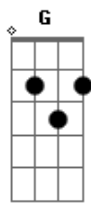

© ukulele-chords.com