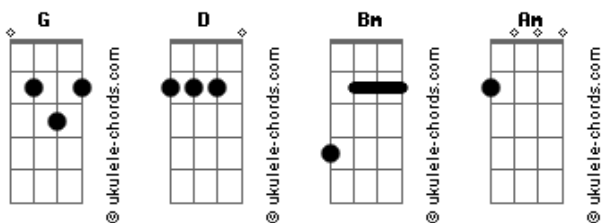

5 Seconds Of Summer - Haze

tom:

Intro: G D
[Primeira Parte]

G Bm
I put on a suit, I put on a tie
G Bm
And if I'm with you, I'll never die
G Bm
Beautiful moment in time that comes and floats away
G Bm
And when I open my eyes, I hope I see your face

[Refrão]

G D
Got me feeling alright when the feeling's long gone
D
Got me feeling uptight every moment you're gone
G
Gotta piece of your mind and gonna hold on
Bm
It's a hell of a ride (Loving you)
G
Got me feeling alright when the feeling's all gone
D
Got me feeling uptight every moment you're gone
G
Got a piece of your mind and gonna hold on
Bm
It's a hell of a ride (Loving you)

(G D G Bm)

[Segunda Parte]

G Bm
Wh?n I moved to California, When i lived between the bars
G
Wh?n I didn't even know ya, when I was giving up
Bm
Ventura was a ghost town, the city broke my heart, heart
G
I watched the weeks fly by, I'm not myself when you're not there
Bm
Don't matter how long, I still care
G
And when you pick me up, no, I don't have to play pretend
Bm

Acordes

And I am human once again

[Refrão]

G D
Got me feeling alright when the feeling's long gone
D
Got me feeling uptight every moment you're gone
G
Gotta piece of your mind and gonna hold on
Bm
It's a hell of a ride (Loving you)
G
Got me feeling alright when the feeling's all gone
D
Got me feeling uptight every moment you're gone
G
Got a piece of your mind and gonna hold on
Bm
It's a hell of a ride (Loving you)