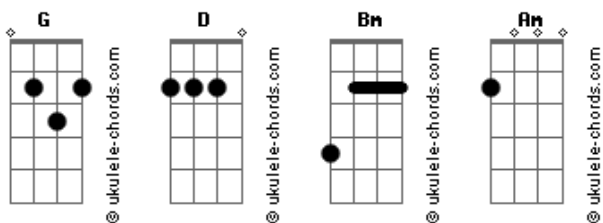

5 Seconds Of Summer - Haze

tom:

Intro: G D
[Primeira Parte]

G Bm
I put on a suit, I put on a tie
G Bm
And if I'm with you, I'll never die
G Bm
Beautiful moment in time that comes and floats away
G Bm
And when I open my eyes, I hope I see your face

[Refrão]

G D
Got me feeling alright when the feeling's long gone
D
Got me feeling uptight every moment you're gone
G
Gotta piece of your mind and gonna hold on
Bm
It's a hell of a ride (Loving you)
G
Got me feeling alright when the feeling's all gone
D
Got me feeling uptight every moment you're gone
G
Got a piece of your mind and gonna hold on
Bm
It's a hell of a ride (Loving you)

(G D G Bm)

[Segunda Parte]

G Bm
Wh?n I moved to California, When i lived between the bars
G
Wh?n I didn't even know ya, when I was giving up
Bm
Ventura was a ghost town, the city broke my heart, heart
G
I watched the weeks fly by, I'm not myself when you're not there
Bm
Don't matter how long, I still care
G
And when you pick me up, no, I don't have to play pretend
Bm

Acordes

And I am human once again

[Refrão]

G D
Got me feeling alright when the feeling's long gone
D
Got me feeling uptight every moment you're gone
G
Gotta piece of your mind and gonna hold on
Bm
It's a hell of a ride (Loving you)
G
Got me feeling alright when the feeling's all gone
D
Got me feeling uptight every moment you're gone
G
Got a piece of your mind and gonna hold on
Bm
It's a hell of a ride (Loving you)