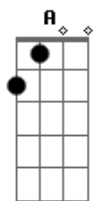

5 Seconds Of Summer - Flatline

tom: A (forma dos acordes no tom de G)
Capostrate na 2ª casa

[Primeira Parte]

Should've seen me like a year ago, year ago
I was someone you don't even know, even know
Dark time's kept me all alone, all alone
You were shining like a heart of gold, heart of gold

[Pré-Refrão]

Someone just like you, no one else
And lights will guide you, so run like hell

[Refrão]

Ooh, I'm falling for the first time
Heart is gonna flatline
Now I can't even look at you
You're like staring at the sunshine
Burnin' into my mind
'Cause I can't even look at you
I'd die all day and every night just to miss you
Ooh, I'm falling for the first time
Heart is gonna flatline
Now I can't even look at you

[Segunda Parte]

People always say it's hard to change, hard to change
I've seen the signs and I know it's hard to fake, hard to fake
I say, "I love you," I don't hesitate, hesitate
And now I wanna see you every day, everyday, yeah

[Pré-Refrão]

Someone just like you, no one else (Else)
And lights will guide you, so run like hell

Acordes

© ukulele-chords.com