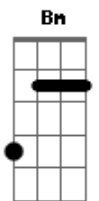

© ukulele-chords.com