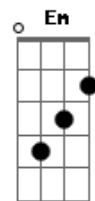

© ukulele-chords.com