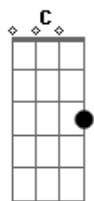

© ukulele-chords.com