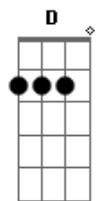

© ukulele-chords.com

[Refrão]

Ooh, I'm falling for the first time
Heart is gonna flatline
Now I can't even look at you
You're like staring at the sunshine
Burning into my mind
'Cause I can't even look at you
I'd die all day and every night just to miss ya
Ooh, I'm falling for the first time
Heart is gonna flatline
Now I can't even look at you

(C D Em Bm)
(C D Em Bm)

[Pré-Refrão]

Someone just like you, no one else (Else)
And lights will guide you, so run like hell

[Refrão Final]

Ooh, I'm falling for the first time
Heart is gonna flatline
Now I can't even look at you
You're like staring at the sunshine
Burning into my mind
'Cause I can't even look at you
I'd die all day and every night just to miss ya
Ooh, I'm falling for the first time
Heart is gonna flatline
Now I can't even look at you

(C D Em)

Bm
Now I can't even look at you

[Final] C D Em Bm