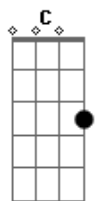

© ukulele-chords.com