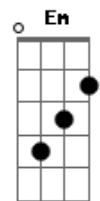

© ukulele-chords.com