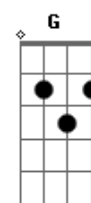

© ukulele-chords.com