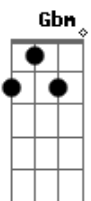

© ukulele-chords.com