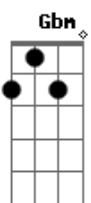

© ukulele-chords.com