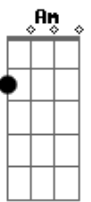

5 Seconds Of Summer - Caramel

tom:

Intro: F Am C G
F Am C

[Primeira Parte]

F Am C
Run to the east, gotta leave, I need a way out
F Am C
Looking at me coloring out of the lines now
F Am C
You only break when you take the bend too far
F Am C
Don't like it fake, I relate, I think it's true love

(F G Am C)
(F G Am C)

[Segunda Parte]

F
I know it well, caramel, I feel the comedown
Am C

Acordes

© ukulele-chords.com

© ukulele-chords.com

© ukulele-chords.com

© ukulele-chords.com