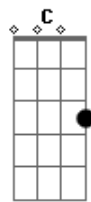

5 Seconds Of Summer - Caramel

tom:

Intro: F Am C G
F Am C

[Primeira Parte]

F Am C
Run to the east, gotta leave, I need a way out
F Am C
Looking at me coloring out of the lines now
F Am C
You only break when you take the bend too far
F Am C
Don't like it fake, I relate, I think it's true love

(F G Am C)
(F G Am C)

[Segunda Parte]

F
I know it well, caramel, I feel the comedown
Am C

Acordes

© ukulele-chords.com

© ukulele-chords.com

© ukulele-chords.com

© ukulele-chords.com