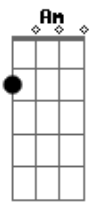

5 Seconds Of Summer - Caramel

tom:

Intro: F Am C G
F Am C

[Primeira Parte]

F Am C
Run to the east, gotta leave, I need a way out
F Am C
Looking at me coloring out of the lines now
F Am C
You only break when you take the bend too far
F Am C
Don't like it fake, I relate, I think it's true love

(F G Am C)
(F G Am C)

[Segunda Parte]

F
I know it well, caramel, I feel the comedown
Am C

Acordes

© ukulele-chords.com

© ukulele-chords.com

© ukulele-chords.com

© ukulele-chords.com