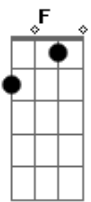

5 Seconds Of Summer - Caramel

tom:

Intro: F Am C G
F Am C

[Primeira Parte]

F Am C
Run to the east, gotta leave, I need a way out
F Am C
Looking at me coloring out of the lines now
F Am C
You only break when you take the bend too far
F Am C
Don't like it fake, I relate, I think it's true love

(F G Am C)
(F G Am C)

[Segunda Parte]

F
I know it well, caramel, I feel the comedown
Am C

Acordes

© ukulele-chords.com

© ukulele-chords.com

© ukulele-chords.com

© ukulele-chords.com