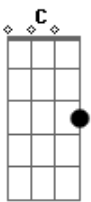

5 Seconds Of Summer - Caramel

tom:

Intro: F Am C G
F Am C

[Primeira Parte]

F Am C
Run to the east, gotta leave, I need a way out
F Am C
Looking at me coloring out of the lines now
F Am C
You only break when you take the bend too far
F Am C
Don't like it fake, I relate, I think it's true love

(F G Am C)
(F G Am C)

[Segunda Parte]

F
I know it well, caramel, I feel the comedown
Am C

Acordes

© ukulele-chords.com

© ukulele-chords.com

© ukulele-chords.com

© ukulele-chords.com