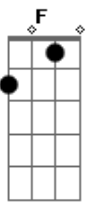

5 Seconds Of Summer - Caramel

tom:

Intro: F Am C G
F Am C

[Primeira Parte]

F Am C
Run to the east, gotta leave, I need a way out
F Am C
Looking at me coloring out of the lines now
F Am C
You only break when you take the bend too far
F Am C
Don't like it fake, I relate, I think it's true love

(F G Am C)
(F G Am C)

[Segunda Parte]

F
I know it well, caramel, I feel the comedown
Am C

Acordes

© ukulele-chords.com

© ukulele-chords.com

© ukulele-chords.com

© ukulele-chords.com