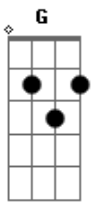

5 Seconds Of Summer - Caramel

tom:

Intro: F Am C G
F Am C

[Primeira Parte]

F Am C
Run to the east, gotta leave, I need a way out
F Am C
Looking at me coloring out of the lines now
F Am C
You only break when you take the bend too far
F Am C
Don't like it fake, I relate, I think it's true love

[Pré-Refrão]

F G Am
It's been a while since you and I been where we started
F C G
I don't wanna let it fade away

[Refrão]

F
It used to be easy
Am C
Now you can't even look at me in the eye
F
A visceral feeling
Am C
That I can never leave behind
F
And it's under my skin, but I can't reach it
Am C
And you know where I've been, so w? play pretend
F Am C
It used to be easy, it used to be easy

(F G Am C)
(F G Am C)

[Segunda Parte]

F
I know it well, caramel, I feel the comedown
Am C

Acordes

© ukulele-chords.com

© ukulele-chords.com

© ukulele-chords.com

© ukulele-chords.com