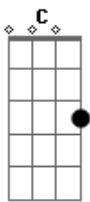

5 Seconds Of Summer - Caramel

tom:

Intro: F Am C G
F Am C

[Primeira Parte]

F Am C
Run to the east, gotta leave, I need a way out
F Am C
Looking at me coloring out of the lines now
F Am C
You only break when you take the bend too far
F Am C
Don't like it fake, I relate, I think it's true love

(F G Am C)
(F G Am C)

[Segunda Parte]

F
I know it well, caramel, I feel the comedown
Am C

Acordes

© ukulele-chords.com

© ukulele-chords.com

© ukulele-chords.com

© ukulele-chords.com