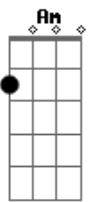

5 Seconds Of Summer - Caramel

tom:

Intro: F Am C G
F Am C

[Primeira Parte]

F Am C
Run to the east, gotta leave, I need a way out
F Am C
Looking at me coloring out of the lines now
F Am C
You only break when you take the bend too far
F Am C
Don't like it fake, I relate, I think it's true love

(F G Am C)
(F G Am C)

[Segunda Parte]

F
I know it well, caramel, I feel the comedown
Am C

Acordes

© ukulele-chords.com

© ukulele-chords.com

© ukulele-chords.com

© ukulele-chords.com