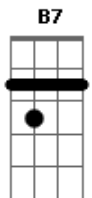

© ukulele-chords.com