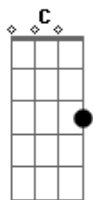

© ukulele-chords.com