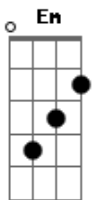

© ukulele-chords.com