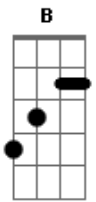

33 Miles - No Greater Love

Tom: B

Intro: B Gb Abm E

On a hill There was a cross
And all was lost In need of a savior
There you were Arms stretched wide
Crucified No love could be greater
Than when you laid down your life

Who am I that you would come and die

I don't understand

Why the God of all the universe

Would become a man

To redeem the mess that I have made

And take away the shame of what I've done

There is no, no greater love

Every sin that held me down

Is lifted now Because of your mercy

Here I stand Forgiven and free

Grace covers me Though I'm so unworthy

But you laid down your life

Who am I that you would come and die

I don't understand

Why the God of all the universe

Would become a man

To redeem the mess that I have made

And take away the shame of what I've done

There is no, no greater love

What love that you would give

Your life that I might live

Acordes

© ukulele-chords.com