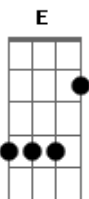

33 Miles - No Greater Love

Tom: B
 Intro: B Gb Abm E

B Gb
 On a hill There was a cross

Abm E
 And all was lost In need of a savior

B Gb
 There you were Arms stretched wide

Abm E
 Crucified No love could be greater

B
 There is no, no greater love

B Gb

Every sin that held me down

Abm E
 Is lifted now Because of your mercy

B Gb
 Here I stand Forgiven and free

Abm E
 Grace covers me Though I'm so unworthy

Dbm E
 But you laid down your life

B
 Who am I that you would come and die

I don't understand

Gb
 Why the God of all the universe

Would become a man

Abm
 To redeem the mess that I have made

Gb E
 And take away the shame of what I've done

Gb E
 There is no, no greater love

B
 What love that you would give

Gb Dbm
 Your life that I might live

Acordes

© ukulele-chords.com

© ukulele-chords.com

© ukulele-chords.com

© ukulele-chords.com

© ukulele-chords.com