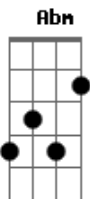

33 Miles - No Greater Love

Tom: B
 Intro: B Gb Abm E

B Gb
 On a hill There was a cross

Abm E
 And all was lost In need of a savior

B Gb
 There you were Arms stretched wide

Abm E
 Crucified No love could be greater

B
 There is no, no greater love

B Gb

Every sin that held me down

Abm E
 Is lifted now Because of your mercy

B Gb
 Here I stand Forgiven and free

Abm E
 Grace covers me Though I'm so unworthy

Dbm E
 But you laid down your life

B
 Who am I that you would come and die

I don't understand

Gb
 Why the God of all the universe

Would become a man

Abm
 To redeem the mess that I have made

Gb E
 And take away the shame of what I've done

Gb E
 There is no, no greater love

B
 What love that you would give

Gb Dbm
 Your life that I might live

Acordes

© ukulele-chords.com

© ukulele-chords.com

© ukulele-chords.com

© ukulele-chords.com

© ukulele-chords.com