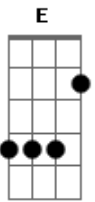

33 Miles - No Greater Love

Tom: B

Intro: B Gb Abm E

On a hill There was a cross
And all was lost In need of a savior
There you were Arms stretched wide
Crucified No love could be greater
Than when you laid down your life

Who am I that you would come and die

I don't understand

Why the God of all the universe

Would become a man

To redeem the mess that I have made

And take away the shame of what I've done

There is no, no greater love

Every sin that held me down

Is lifted now Because of your mercy

Here I stand Forgiven and free

Grace covers me Though I'm so unworthy

But you laid down your life

Who am I that you would come and die

I don't understand

Why the God of all the universe

Would become a man

To redeem the mess that I have made

And take away the shame of what I've done

There is no, no greater love

What love that you would give

Your life that I might live

Acordes

© ukulele-chords.com

© ukulele-chords.com

© ukulele-chords.com

© ukulele-chords.com

© ukulele-chords.com