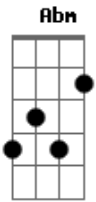

© ukulele-chords.com