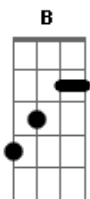

33 Miles - No Greater Love

Tom: B
Intro: B Gb Abm E

B Gb
On a hill There was a cross

Abm E
And all was lost In need of a savior

B Gb
There you were Arms stretched wide

Abm E
Crucified No love could be greater

Dbm E
Than when you laid down your life

B
Who am I that you would come and die

I don't understand

Gb
Why the God of all the universe

Would become a man

Abm
To redeem the mess that I have made

Gb E
And take away the shame of what I've done

B
There is no, no greater love

B Gb

Every sin that held me down

Abm E
Is lifted now Because of your mercy

B Gb
Here I stand Forgiven and free

Abm E
Grace covers me Though I'm so unworthy

Dbm E
But you laid down your life

B
Who am I that you would come and die

I don't understand

Gb
Why the God of all the universe

Would become a man

Abm
To redeem the mess that I have made

Gb E
And take away the shame of what I've done

Gb E
There is no, no greater love

B
What love that you would give

Gb Dbm
Your life that I might live

Acordes