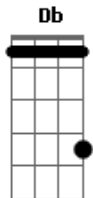

30 Seconds To Mars - The Kill(Acústica)

Tom: G

Afinação: Db Gb Cb E G Db

^C What if I wanted to break
^D Laugh it all off in your face
^E What would you do?
^B What if I fell to the floor
^D Couldn't take all this anymore
^E What would you do, do, do?

^C Come break me down and bury me, bury me
^D I am finished with you
^B Violão 2:

(2x)

(2x)

^C What if I wanted to fight
^D Beg for the rest of my life
^E What would you do?
^B You say you wanted more
^C What are you waiting for?

^E I'm not running from you
^B Come break me down and bury me, bury me
^D I am finished with you
^E Look in my eyes You're killing me, killing me
^C All I wanted was you

^A I tried to be someone else
^B But nothing seems to change I know now
^E This is who I really am
^A Inside I finally found myself Fighting for a chance I know
^B now,
^E This is who I really am

^C Come break me down and bury me, bury me
^D I am finished with you
^E Look in my eyes You're killing me, killing me
^C All I wanted was you
^B

Acordes

© ukulele-chords.com

© ukulele-chords.com

© ukulele-chords.com