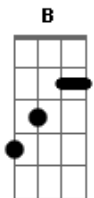

© ukulele-chords.com