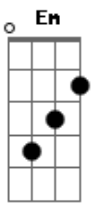

© ukulele-chords.com