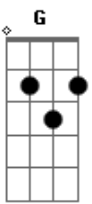

© ukulele-chords.com