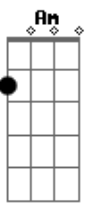

© ukulele-chords.com