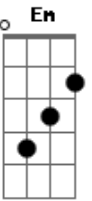

© ukulele-chords.com