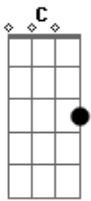

30 Seconds To Mars - Stay

Tom: C
Intro: C Dm Am
Am7 Am Am7 Am Am7

C Dm Am (Am7 Am Am7 Am Am7)
All along it was a fever
C Dm Am (Am7 Am Am7 Am Am7)
A cold sweat hot headed believer
C Dm Am (Am7 Am)
Am7 Am Am7)
I threw my hand in the air and said show me something
C Dm Am (Am7 Am Am7 Am Am7)
Am7)
He said if you dare come a little closer

F Dm Am
Round and around and around and around we go
F Dm G
Ohhhh now tell me now tell me now tell me now you know

C Dm
Not really sure how to feel about it
Am F
Something in the way you move
C Dm
Makes me feel like i cant live without you
Am F
I-it takes me all the way
C Dm Am (Am7 Am Am7 Am Am7)
I want you to stayyyyy

C Dm Am (Am7 Am Am7 Am Am7)
Its not much of a life you're living
C Dm Am (Am7 Am Am7 Am Am7)
Am7)
Its not just something you take, it's given

pre-refrão:
F Dm Am
Round and around and around and around we go
F Dm G
Ohhhh now tell me now tell me now tell me now you know

C Dm
Not really sure how to feel about it
Am F
Something in the way you move
C Dm
Makes me feel like i cant live without you
Am F
I-it takes me all the way
C Dm Am (Am7 Am Am7 Am Am7)
I want you to stayyyyyyyyyyy
C Dm Am F
stayyyyyyyyyyy
C Dm
I want you to stay
Am F
ohhhhhh
[Final] F

Acordes

© ukulele-chords.com