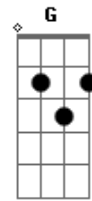

© ukulele-chords.com