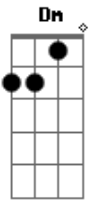

© ukulele-chords.com