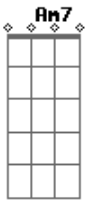

© ukulele-chords.com