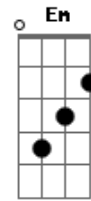

© ukulele-chords.com