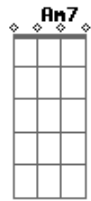

© ukulele-chords.com