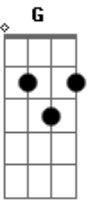

© ukulele-chords.com