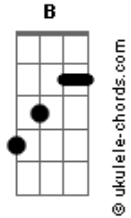

30 Seconds To Mars - Fantasy

Tom: **B**
Intro:

The chorus uses the following chords, just listen for the strumming pattern

Acordes

The bridge uses these chords, again listen for strumming pattern

i think these are right, it sounds good when i play it along so. Happy playing, and rock on \m/