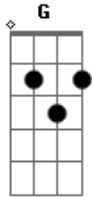

30 Seconds To Mars - Escape

Tom: **A**

A
Time to escape
The clutches of a name

F
No, this is not a game

G

It's just the beginning

A
I don't believe in fate

But the bottom line, it's **F** time to pay

You know you've got it **G** coming

A
This is war

Acordes

© ukulele-chords.com

© ukulele-chords.com

© ukulele-chords.com