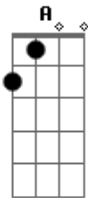

© ukulele-chords.com

© ukulele-chords.com