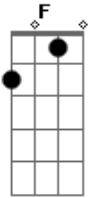

© ukulele-chords.com