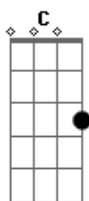

30 Seconds To Mars - Echelon

Tom: C

F A x4

Look at the red red changes in the sky
Look at the separation in the border line
But don't look at everything here inside
And be afraid, afraid to speak your mind

G D C A x4

It took a moment before I lost myself in here
It took a moment and I could not be found?
Again and again and again and again I see your face in
everything

It took a moment the moment it could not be found?

F A x4

What's with the fascination with the Echelon
What's with the constant questions that you have this time
What's with this circumstantial consequence
Find oversight before this night will ever rise again
It's all you've got inside your head, better get up and leave
instead

G D C A x4

It took a moment before I lost myself in here

It took a moment and I could not be found?
Again and again and again and again I see your face in
everything
It took a moment the moment it could not be found?
F A x4
To find ourselves lost here within we need reasons why
So we take this bridge with the other's that will thrive in
the great divide

F A

Look at the red red changes in the sky

G D C A x2

Again and again and again and again I see your face in
everything

Again and again and again and again I see your face in
everything

G D C A x4

It took a moment before I lost myself in here
It took a moment and I could not be found?
Again and again and again and again I see your face in
everything

It took a moment the moment it could not be found?

Acordes

© ukulele-chords.com