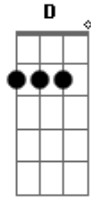

30 Seconds To Mars - Echelon

Tom: C

F A x4

Look at the red red changes in the sky
 Look at the separation in the border line
 But don't look at everything here inside
 And be afraid, afraid to speak your mind

F A

Look at the red red changes in the sky

G D C A x2

Again and again and again and again I see your face in
 everything

Again and again and again and again I see your face in
 everything

G D C A x4

It took a moment before I lost myself in here
 It took a moment and I could not be found?
 Again and again and again and again I see your face in
 everything

It took a moment the moment it could not be found?

Acordes

© ukulele-chords.com

© ukulele-chords.com

© ukulele-chords.com

© ukulele-chords.com

© ukulele-chords.com