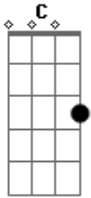

30 Seconds To Mars - Echelon

Tom: C

F A x4

Look at the red red changes in the sky
Look at the separation in the border line
But don't look at everything here inside
And be afraid, afraid to speak your mind

G D C A x4

It took a moment before I lost myself in here
It took a moment and I could not be found?
Again and again and again and again I see your face in
everything

It took a moment the moment it could not be found?

F A x4

What's with the fascination with the Echelon
What's with the constant questions that you have this time
What's with this circumstantial consequence
Find oversight before this night will ever rise again
It's all you've got inside your head, better get up and leave
instead

G D C A x4

It took a moment before I lost myself in here

It took a moment and I could not be found?
Again and again and again and again I see your face in
everything
It took a moment the moment it could not be found?
F A x4
To find ourselves lost here within we need reasons why
So we take this bridge with the other's that will thrive in
the great divide

F A

Look at the red red changes in the sky

G D C A x2

Again and again and again and again I see your face in
everything

Again and again and again and again I see your face in
everything

G D C A x4

It took a moment before I lost myself in here
It took a moment and I could not be found?
Again and again and again and again I see your face in
everything

It took a moment the moment it could not be found?

Acordes

© ukulele-chords.com