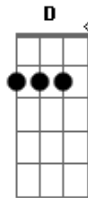

© ukulele-chords.com