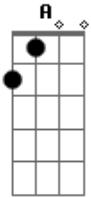

30 Seconds To Mars - Echelon

Tom: C

F A x4

Look at the red red changes in the sky
 Look at the separation in the border line
 But don't look at everything here inside
 And be afraid, afraid to speak your mind

F A

Look at the red red changes in the sky

G D C A x2

Again and again and again and again I see your face in
 everything

Again and again and again and again I see your face in
 everything

G D C A x4

It took a moment before I lost myself in here
 It took a moment and I could not be found?
 Again and again and again and again I see your face in
 everything

It took a moment the moment it could not be found?

Acordes

© ukulele-chords.com

© ukulele-chords.com

© ukulele-chords.com

© ukulele-chords.com

© ukulele-chords.com