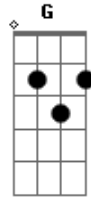

30 Seconds To Mars - Echelon

Tom: C

F A x4

Look at the red red changes in the sky
 Look at the separation in the border line
 But don't look at everything here inside
 And be afraid, afraid to speak your mind

F A

Look at the red red changes in the sky

G D C A x2

Again and again and again and again I see your face in
 everything

Again and again and again and again I see your face in
 everything

G D C A x4

It took a moment before I lost myself in here
 It took a moment and I could not be found?
 Again and again and again and again I see your face in
 everything

It took a moment the moment it could not be found?

Acordes

© ukulele-chords.com

© ukulele-chords.com

© ukulele-chords.com

© ukulele-chords.com

© ukulele-chords.com