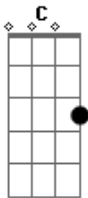

30 Seconds To Mars - Echelon

Tom: C

F A x4

Look at the red red changes in the sky
Look at the separation in the border line
But don't look at everything here inside
And be afraid, afraid to speak your mind

G D C A x4

It took a moment before I lost myself in here
It took a moment and I could not be found?
Again and again and again and again I see your face in
everything

It took a moment the moment it could not be found?

F A x4

What's with the fascination with the Echelon
What's with the constant questions that you have this time
What's with this circumstantial consequence
Find oversight before this night will ever rise again
It's all you've got inside your head, better get up and leave
instead

G D C A x4

It took a moment before I lost myself in here

It took a moment and I could not be found?
Again and again and again and again I see your face in
everything
It took a moment the moment it could not be found?
F A x4
To find ourselves lost here within we need reasons why
So we take this bridge with the other's that will thrive in
the great divide

F A

Look at the red red changes in the sky

G D C A x2

Again and again and again and again I see your face in
everything

Again and again and again and again I see your face in
everything

G D C A x4

It took a moment before I lost myself in here
It took a moment and I could not be found?
Again and again and again and again I see your face in
everything

It took a moment the moment it could not be found?

Acordes

© ukulele-chords.com