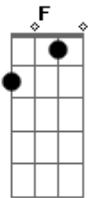

30 Seconds To Mars - Echelon

Tom: C

F A x4

Look at the red red changes in the sky
Look at the separation in the border line
But don't look at everything here inside
And be afraid, afraid to speak your mind

G D C A x4

It took a moment before I lost myself in here
It took a moment and I could not be found?
Again and again and again and again I see your face in
everything

It took a moment the moment it could not be found?

F A x4

What's with the fascination with the Echelon
What's with the constant questions that you have this time
What's with this circumstantial consequence
Find oversight before this night will ever rise again
It's all you've got inside your head, better get up and leave
instead

G D C A x4

It took a moment before I lost myself in here

It took a moment and I could not be found?
Again and again and again and again I see your face in
everything
It took a moment the moment it could not be found?
F A x4
To find ourselves lost here within we need reasons why
So we take this bridge with the other's that will thrive in
the great divide

F A

Look at the red red changes in the sky

G D C A x2

Again and again and again and again I see your face in
everything

Again and again and again and again I see your face in
everything

G D C A x4

It took a moment before I lost myself in here
It took a moment and I could not be found?
Again and again and again and again I see your face in
everything

It took a moment the moment it could not be found?

Acordes

© ukulele-chords.com

© ukulele-chords.com

© ukulele-chords.com

© ukulele-chords.com

© ukulele-chords.com