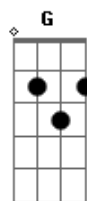

© ukulele-chords.com