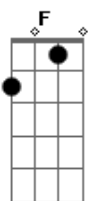

© ukulele-chords.com