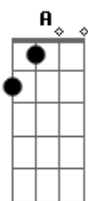

© ukulele-chords.com