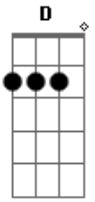

30 Seconds To Mars - Do Or Die

Tom: **D**

D
In the middle of the night
G
When the angels scream
Bm
I don't wanna live a life
A
I believe
Time to do or die

D **G**
I will never forget the moment, the moment
Bm **A**
I will never forget the moment

D **G** **Bm**
And the story goes on! On! On!
A
That's how the story goes **D**

You and I will never die
It's a dark embrace
In the beginning was a life, a dawning age
Time to be alive

I will never forget the moment, the moment
I will never forget this night

We sing, we sing...

D **G** **Bm**
On! On! On!
A
That's how the story goes

G **A** **D**

G **A** **D**
Fate is coming that I know. Time is running, got to go.
G **A** **D**
Fate is coming, that I know. Let it go.
G **A** **D**
Hear me now under the bed of the feather
G **A** **D**
We dream out loud

D **G** **A** **G** **A**
Do or die... and the story goes (on, on, on)
And the story goes on! On! On!
This is the story

G **A**
Fate is coming that I know
D
Time is running out
Fate is coming that I know
Let it go
(Time to do or die)

Acordes

© ukulele-chords.com