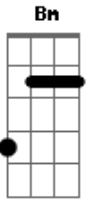

© ukulele-chords.com