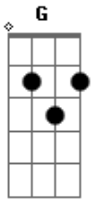

© ukulele-chords.com