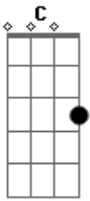

30 Seconds To Mars - Capricorn

Tom: **C**

Melody - guitar 2 (w/chours)

Tabbed by: StarChild
website: /

Tuning (From low to high) CGCFAD

Listen to Album for strumming pattern

Riff - guitars 1 and 2
Listen to album for strumming pattern

Listen to album for strumming pattern

PM. . . . .
Slowly release PM towards end and
before the last note.

PM throughout

Melody 2 - guitar 2 (w/ chorus and distortion)

Listen to album for strumming pattern

background.

This is how the song ends.

Acordes

© ukulele-chords.com