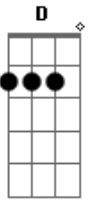

© ukulele-chords.com