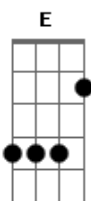

© ukulele-chords.com