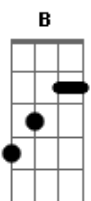

© ukulele-chords.com