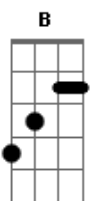

© ukulele-chords.com