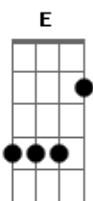

© ukulele-chords.com