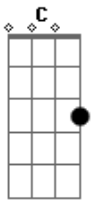

3 Doors Down - Your Arms Feel Like Home

Tom: C

I think i walked..

C G Am (2X)

Maybe you just...

F G Am

The First time...

F G Am

Refrão:
F C Am G ou Power Chord

F C Am G
There's life inside of me that I can feel again

F C Am
G
It's the only think that takes me where i've never been

F C Am G
I don't care if i lost everything that i have know

F C Am G
It don't matter where i lay my head tonight your arms feel like hooooooooome.

(Obs: Na hora do "ooooooooome" você volta pro dedilhado do começo =)

Após o segundo Refrão entra uma parte com Backing-Vocal e a sequencia muda:(C Am G F ou Power Chord)
Depois do Pequeno trecho volta pro Refrão.

(Sequencia:

Acordes

© ukulele-chords.com