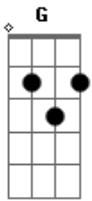

© ukulele-chords.com