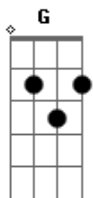

Bm D G
Then leave it by your side where i belong

Bm A G
I've been in this cold world for so long

Bm D G
So light me a candle, i'm coming home

(refrão)

D A Bm
I wanna feel the love that's in the hearts

D A Bm G
Of all the ones that make us who we are

D A Bm A G
Thankful for the ones we have and what we have to give

D A Bm
In these hearts of love, that's where my christmas lives

(verse 2)

Bm A G
snow on the window, asleep by the fire

Bm D G
And somehow these children never get tired

Bm A G
missing the ones that we wish were here

Bm D G
Remembering the ones who look on but we don't shed a tear

(refrão)

D A Bm
I wanna feel the love that's in the hearts

D A Bm G
Of all the ones that make us who we are

D A Bm A G
Thankful for the ones we have and what we have to give

D A Bm
In these hearts of love, that's where my christmas lives

D A Bm
In these hearts of love, that's where my christmas lives

(bridge)

Em C G D

Em
All along the halls are ringing, choirs singing christmastime is gone

Em C G D

Em
In streets the lights are streaming, children gleaming, christmastime is gone

C G D Em
Oooh, be still knowing christmastime is gone

C G D
Oooh, be still knowing

(refrão)

D A Bm
I wanna feel the love that's in the hearts

D A Bm G
Of all the ones that make us who we are

D A Bm A G
Thankful for the ones we have and what we have to give

D A Bm
In these hearts of love, that's where my christmas lives

D A Bm
In these hearts of love, that's where my christmas lives

D A Bm
In these hearts of love, that's where my christmas lives.

Acordes

© ukulele-chords.com