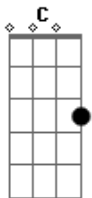

© ukulele-chords.com