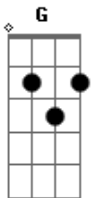

(refrão)

D A Bm
I wanna feel the love that's in the hearts
D A Bm G
Of all the ones that make us who we are
D A Bm A G
Thankful for the ones we have and what we have to give
D A Bm
In these hearts of love, that's where my christmas lives

(verse 2)

Bm A G
snow on the window, asleep by the fire
Bm D G
And somehow these children never get tired
Bm A G
missing the ones that we wish were here
Bm D G
Remembering the ones who look on but we don't shed a tear

(refrão)

D A Bm
I wanna feel the love that's in the hearts

D A Bm G
Of all the ones that make us who we are
D A Bm A G
Thankful for the ones we have and what we have to give
D A Bm
In these hearts of love, that's where my christmas lives
D A Bm
In these hearts of love, that's where my christmas lives

(bridge)

Em C G D
All along the halls are ringing, choirs singing christmastime
is gone

Em C G D
In streets the lights are streaming, children gleaming,
christmastime is gone

C G D Em
Oooh, be still knowing christmastime is gone
C G D
Oooh, be still knowing

(refrão)

D A Bm
I wanna feel the love that's in the hearts
D A Bm G
Of all the ones that make us who we are
D A Bm A G
Thankful for the ones we have and what we have to give
D A Bm
In these hearts of love, that's where my christmas lives
D A Bm
In these hearts of love, that's where my christmas lives
D A Bm
In these hearts of love, that's where my christmas lives.

Acordes

© ukulele-chords.com