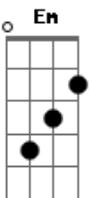

© ukulele-chords.com