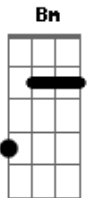

© ukulele-chords.com