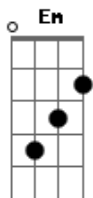

3 Doors Down - Where My Christmas Lives

Tom: G

(intro) Bm A G Bm D G

(verse 1)

Bm A G
Light me a candle, babe, i'm coming home

Bm D G
Then leave it by your side where i belong

Bm A G
I've been in this cold world for so long

D A Bm
In these hearts of love, that's where my christmas lives

(verse 2)

Bm A G
snow on the window, asleep by the fire

Bm D G
And somehow these children never get tired

Bm A G
missing the ones that we wish were here

D A Bm
In these hearts of love, that's where my christmas lives.

Acordes

© ukulele-chords.com

© ukulele-chords.com

© ukulele-chords.com

© ukulele-chords.com

© ukulele-chords.com

© ukulele-chords.com