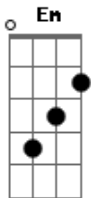

3 Doors Down - Where My Christmas Lives

Tom: G

(intro) Bm A G Bm D G

(verse 1)

Bm A G
Light me a candle, babe, i'm coming home

Bm D G
Then leave it by your side where i belong

Bm A G
I've been in this cold world for so long

D A Bm
In these hearts of love, that's where my christmas lives

(verse 2)

Bm A G
snow on the window, asleep by the fire

Bm D G
And somehow these children never get tired

Bm A G
missing the ones that we wish were here

D A Bm
In these hearts of love, that's where my christmas lives

D A Bm
In these hearts of love, that's where my christmas lives.

Acordes

© ukulele-chords.com

© ukulele-chords.com

© ukulele-chords.com

© ukulele-chords.com