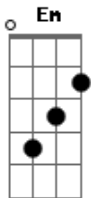

© ukulele-chords.com