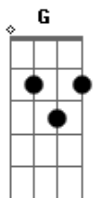

(refrão)

D A Bm
I wanna feel the love that's in the hearts
D A Bm G
Of all the ones that make us who we are
D A Bm A G
Thankful for the ones we have and what we have to give
D A Bm
In these hearts of love, that's where my christmas lives

(verse 2)

Bm A G
snow on the window, asleep by the fire
Bm D G
And somehow these children never get tired
Bm A G
missing the ones that we wish were here
Bm D G
Remembering the ones who look on but we don't shed a tear

(refrão)

D A Bm
I wanna feel the love that's in the hearts

D A Bm G
Of all the ones that make us who we are
D A Bm A G
Thankful for the ones we have and what we have to give
D A Bm
In these hearts of love, that's where my christmas lives
D A Bm
In these hearts of love, that's where my christmas lives

(bridge)

Em C G D
All along the halls are ringing, choirs singing christmastime
is gone

Em C G D
In streets the lights are streaming, children gleaming,
christmastime is gone

C G D Em
Oooh, be still knowing christmastime is gone
C G D
Oooh, be still knowing

(refrão)

D A Bm
I wanna feel the love that's in the hearts
D A Bm G
Of all the ones that make us who we are
D A Bm A G
Thankful for the ones we have and what we have to give
D A Bm
In these hearts of love, that's where my christmas lives
D A Bm
In these hearts of love, that's where my christmas lives
D A Bm
In these hearts of love, that's where my christmas lives.

Acordes

© ukulele-chords.com