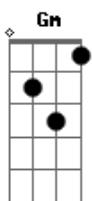

© ukulele-chords.com