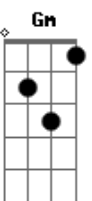

© ukulele-chords.com