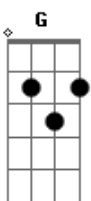

© ukulele-chords.com