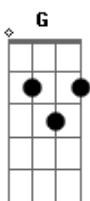

© ukulele-chords.com