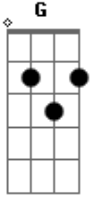

3 Doors Down - The Road I'm On

Tom: G
Intro: Em G Am C

Chorus:

Em G Am C Em G E G A C
Solo:

Acordes

© ukulele-chords.com

© ukulele-chords.com

© ukulele-chords.com