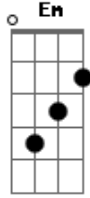

3 Doors Down - The Road I'm On

Tom: G
Intro: Em G Am C

Chorus:

Em G Am C Em G E G A C
Solo:

Acordes

© ukulele-chords.com

© ukulele-chords.com

© ukulele-chords.com