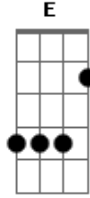

© ukulele-chords.com