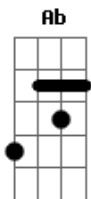

© ukulele-chords.com