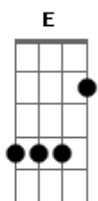

(pré-refrão)

Dbm B Ab A
In my head there's only you now
E Gb A
This world falls on me
Dbm B Ab A
In this world, there's real and make-believe
E Gb A
This seems real to me

(refrão)

E B Dbm A
You love me but you don't know who I am
Dbm B Dbm A
I'm torn between this life I lead and where I stand
E B Dbm A
You love me but you don't know who I am
Dbm B Ab A
So let me go, Let me go

(Dbm B A B)

(Dbm B Ab A)

(verso 2)

Dbm B A B
I dream ahead to what I hope for
And I turn my back on loving you
How can this love be a good thing?
I not know what I'm going through

(pré-refrão)

Dbm B Ab A
In my head there's only you now
E Gb A
This world falls on me
Dbm B Ab A
In this world, there's real and make-believe
E Gb A
This seems real to me

(refrão)

E B Dbm A
You love me but you don't know who I am
Dbm B Dbm A
I'm torn between this life I lead and where I stand
E B Dbm A
You love me but you don't know who I am
Dbm B Ab A
So let me go, Let me go

(ponte)

Dbm E
And no matter how hard I try
B A
I can't escape these things inside
Dbm E B A
I know, I know
Dbm E
When all the pieces fall apart
B A
You will be the only one who knows
Dbm E B A
Who knows

E B Dbm A
You love me but you don't know who I am
Dbm B Dbm A
I'm torn between this life I lead and where I stand
E B Dbm A
You love me but you don't know who I am
Dbm B Ab A
So let me go, Let me go

(outro)

E B Dbm A
You love me but you don't You love me but you don't
Dbm B Dbm A
You love me but you don't know who I am
Dbm B Dbm A
You love me but you don't You love me but you don't
Dbm B Ab A
You love me but you don't know me

Acordes