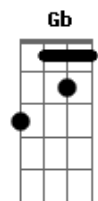

© ukulele-chords.com