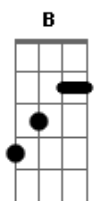

3 Doors Down - Let me go

Tom: E

(intro) Dbm B A B
Dbm B Ab A

E|-----|

(verso)

E|-----|

Dbm B A B
One more kiss could be the best thing
One more lie could be the worst
And all these thoughts are never resting
And you're not something I deserve

(pré-refrão)

Dbm B Ab A
In my head there's only you now
E Gb A
This world falls on me
Dbm B Ab A
In this world, there's real and make-believe
E Gb A
This seems real to me

(refrão)

E B Dbm A
You love me but you don't know who I am
Dbm B Dbm A
I'm torn between this life I lead and where I stand
E B Dbm A
You love me but you don't know who I am
Dbm B Ab A
So let me go, Let me go

(Dbm B A B)

(Dbm B Ab A)

(verso 2)

Dbm B A B
I dream ahead to what I hope for
And I turn my back on loving you
How can this love be a good thing?
I not know what I'm going through

(pré-refrão)

Dbm B Ab A
In my head there's only you now
E Gb A
This world falls on me
Dbm B Ab A
In this world, there's real and make-believe
E Gb A
This seems real to me

(refrão)

E B Dbm A
You love me but you don't know who I am
Dbm B Dbm A
I'm torn between this life I lead and where I stand
E B Dbm A
You love me but you don't know who I am
Dbm B Ab A
So let me go, Let me go

(ponte)

Dbm E
And no matter how hard I try
B A
I can't escape these things inside
Dbm E B A
I know, I know
Dbm E
When all the pieces fall apart
B A
You will be the only one who knows
Dbm E B A
Who knows

E B Dbm A
You love me but you don't know who I am
Dbm B Dbm A
I'm torn between this life I lead and where I stand
E B Dbm A
You love me but you don't know who I am
Dbm B Ab A
So let me go, Let me go

(outro)

E B Dbm A
You love me but you don't You love me but you don't
Dbm B Dbm A
You love me but you don't know who I am
Dbm B Dbm A
You love me but you don't You love me but you don't
Dbm B Ab A
You love me but you don't know me

Acordes

© ukulele-chords.com

© ukulele-chords.com

© ukulele-chords.com

© ukulele-chords.com

© ukulele-chords.com

© ukulele-chords.com