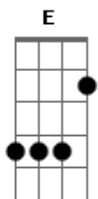

(pré-refrão)

Dbm B Ab A
In my head there's only you now
E Gb A
This world falls on me
Dbm B Ab A
In this world, there's real and make-believe
E Gb A
This seems real to me

(refrão)

E B Dbm A
You love me but you don't know who I am
Dbm B Dbm A
I'm torn between this life I lead and where I stand
E B Dbm A
You love me but you don't know who I am
Dbm B Ab A
So let me go, Let me go

(Dbm B A B)

(Dbm B Ab A)

(verso 2)

Dbm B A B
I dream ahead to what I hope for
And I turn my back on loving you
How can this love be a good thing?
I not know what I'm going through

(pré-refrão)

Dbm B Ab A
In my head there's only you now
E Gb A
This world falls on me
Dbm B Ab A
In this world, there's real and make-believe
E Gb A
This seems real to me

(refrão)

E B Dbm A
You love me but you don't know who I am
Dbm B Dbm A
I'm torn between this life I lead and where I stand
E B Dbm A
You love me but you don't know who I am
Dbm B Ab A
So let me go, Let me go

(ponte)

Dbm E
And no matter how hard I try
B A
I can't escape these things inside
Dbm E B A
I know, I know
Dbm E
When all the pieces fall apart
B A
You will be the only one who knows
Dbm E B A
Who knows

E B Dbm A
You love me but you don't know who I am
Dbm B Dbm A
I'm torn between this life I lead and where I stand
E B Dbm A
You love me but you don't know who I am
Dbm B Ab A
So let me go, Let me go

(outro)

E B Dbm A
You love me but you don't You love me but you don't
Dbm B Dbm A
You love me but you don't know who I am
Dbm B Dbm A
You love me but you don't You love me but you don't
Dbm B Ab A
You love me but you don't know me

Acordes