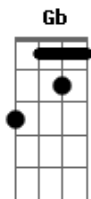

© ukulele-chords.com