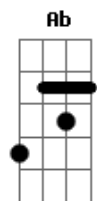

3 Doors Down - Let me go

Tom: E

(intro) Dbm B A B
Dbm B Ab A

E|-----|

(verso)

E|-----|

Dbm B A B
One more kiss could be the best thing
One more lie could be the worst
And all these thoughts are never resting
And you're not something I deserve

(pré-refrão)

Dbm B Ab A
In my head there's only you now
E Gb A
This world falls on me
Dbm B Ab A
In this world, there's real and make-believe
E Gb A
This seems real to me

(refrão)

E B Dbm A
You love me but you don't know who I am
Dbm B Dbm A
I'm torn between this life I lead and where I stand
E B Dbm A
You love me but you don't know who I am
Dbm B Ab A
So let me go, Let me go

(Dbm B A B)

(Dbm B Ab A)

(verso 2)

Dbm B A B
I dream ahead to what I hope for
And I turn my back on loving you
How can this love be a good thing?
I not know what I'm going through

(pré-refrão)

Dbm B Ab A
In my head there's only you now
E Gb A
This world falls on me
Dbm B Ab A
In this world, there's real and make-believe
E Gb A
This seems real to me

(refrão)

E B Dbm A
You love me but you don't know who I am
Dbm B Dbm A
I'm torn between this life I lead and where I stand
E B Dbm A
You love me but you don't know who I am
Dbm B Ab A
So let me go, Let me go

(ponte)

Dbm E
And no matter how hard I try
B A
I can't escape these things inside
Dbm E B A
I know, I know
Dbm E
When all the pieces fall apart
B A
You will be the only one who knows
Dbm E B A
Who knows

E B Dbm A
You love me but you don't know who I am
Dbm B Dbm A
I'm torn between this life I lead and where I stand
E B Dbm A
You love me but you don't know who I am
Dbm B Ab A
So let me go, Let me go

(outro)

E B Dbm A
You love me but you don't You love me but you don't
Dbm B Dbm A
You love me but you don't know who I am
Dbm B Dbm A
You love me but you don't You love me but you don't
Dbm B Ab A
You love me but you don't know me

Acordes

© ukulele-chords.com

© ukulele-chords.com

© ukulele-chords.com

© ukulele-chords.com

© ukulele-chords.com

© ukulele-chords.com