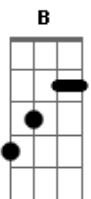

© ukulele-chords.com

© ukulele-chords.com