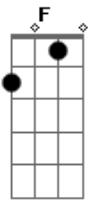

© ukulele-chords.com