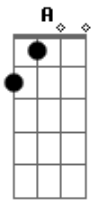

© ukulele-chords.com