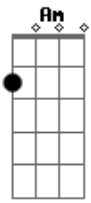

© ukulele-chords.com