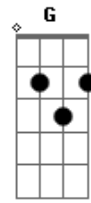

© ukulele-chords.com