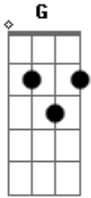

# 3 Doors Down - If I Could Be Like That

Tom: G A C G G

number: if I could be like that  
 tabbed by jurre ( for questions and corrections about guitar 2  
 this tab because I don't know for sure that tthis tab is whole A C G B C  
 OK . )

Intro: guitar 1  
 G D2 Em

C

guitar 1  
 G D2 Em

C

verse 1

guitar 1  
 G D2 Em

He spends his nights in California watching the stars

C

All she wants is just that something to- that's all she  
 needs -hold on to

C

guitar 2(over top of guitar 1)  
 G D2 Em C

chorus

guitar 2  
 G D2 Em C

guitar 2  
 G D2 Em C

guitar 2  
 A C G G

guitar 2  
 A C G B C

chorus					G	D2	Em	C
guitar 2					G	D2	Em	C
guitar 2					G	D2	Em	C
chorus								
guitar 2					G	D2	Em	C
guitar 2					G	D2	Em	C