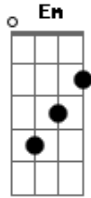

# 3 Doors Down - If I Could Be Like That

Tom: G A C G G

number: if I could be like that  
 tabbed by jurre ( for questions and corrections about guitar 2  
 this tab because I don't know for sure that tthis tab is whole A C G B C  
 OK . )

Intro: guitar 1  
 G D2 Em

C

guitar 1  
 G D2 Em

C

verse 1

guitar 1  
 G D2 Em

He spends his nights in California watching the stars

C

All she wants is just that something to- that's all she  
 needs -hold on to

C

guitar 2(over top of guitar 1)  
 G D2 Em C

chorus

guitar 2  
 G D2 Em C

guitar 2  
 G D2 Em C

guitar 2  
 A C G G

guitar 2  
 A C G B C

chorus					G	D2	Em	C
guitar 2					G	D2	Em	C
guitar 2					G	D2	Em	C
chorus								
guitar 2					G	D2	Em	C
guitar 2					G	D2	Em	C