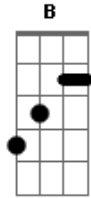

© ukulele-chords.com