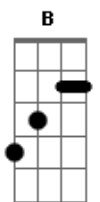

© ukulele-chords.com