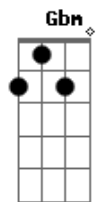

© ukulele-chords.com