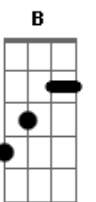

© ukulele-chords.com