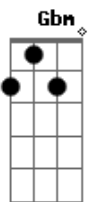

© ukulele-chords.com