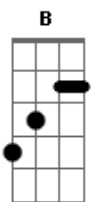

© ukulele-chords.com