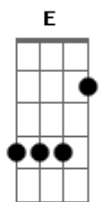

3 Doors Down - I Had a Bad Day Again

Tom: E

Solo A Gbm D Dbm B A

Had a bad day again^A
 She said i would not understand^{Gbm}
 She left anote and said, "I'm sorry i"^{D Dm}
 Had a bad day again"^A

She spilled her coffee, broke her shoelace^A
 Smearred the lipstick on her face^{Gbm}
 Slammed the door and said, "I'm soory i"^{D Dm}
 Had a bad day again"^A

She left anote and said, "I'm sorry i"^A
 Had a bad day again"^A

A Gbm D
 Ahh...ahah...ahh.ahah...alright

Dbm B
 Ooh...ooh...ooh

A
 Ohhh...ohoh.

Solo Final:

Acordes

© ukulele-chords.com

© ukulele-chords.com