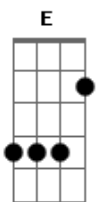

3 Doors Down - I Had a Bad Day Again

Tom: E

Solo A Gbm D Dbm B A

Had a bad day again^A
She said i would not understand^{Gbm}
She left anote and said, "I'm sorry i"^{D Dm}
Had a bad day again"^A

She spilled her coffee, broke her shoelace^A
Smearred the lipstick on her face^{Gbm}
Slammed the door and said, "I'm soory i"^{D Dm}
Had a bad day again"^A

And she swears there's nothing wrong^{D B Dbm}
I hear her playing that some old song^{D B Gbm}
She puts me off and puts me on^{D Dbm}

Had a bad day again^A
She said i would not understand^{Gbm}
She left anote and said, "I'm sorry i"^{D Dm}
Had a bad day again"^A

No...

And she swears there's nothing wrong^{D B Dbm}
I hear her playing that some old song^{D B Gbm}
She puts me off and puts me on^{D Dbm}

Oh And Had a bad day again^A
She said i would not understand^{Gbm}
She left anote and said, "I'm sorry i"^{D Dm}
Had a bad day again"^A
She left anote and said, "I'm sorry i"^A
Had a bad day again"^A

A Gbm D
Ahh...ahah...ahh.ahah...alright

Dbm B
Ooh...ooh...ooh

A
Ohhh...ohoh.

Solo Final:

Acordes

© ukulele-chords.com