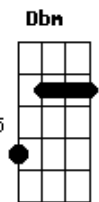

© ukulele-chords.com