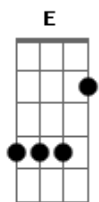

3 Doors Down - I Had a Bad Day Again

Tom: E

Solo A Gbm D Dbm B A

Had a bad day again^A
She said i would not understand^{Gbm}
She left anote and said, "I'm sorry i"^{D Dm}
Had a bad day again"^A

She spilled her coffee, broke her shoelace^A
Smearred the lipstick on her face^{Gbm}
Slammed the door and said, "I'm soory i"^{D Dm}
Had a bad day again"^A

And she swears there's nothing wrong^{D B Dbm}
I hear her playing that some old song^{D B Gbm}
She puts me off and puts me on^{D Dbm}

Had a bad day again^A
She said i would not understand^{Gbm}
She left anote and said, "I'm sorry i"^{D Dm}
Had a bad day again"^A

No...

And she swears there's nothing wrong^{D B Dbm}
I hear her playing that some old song^{D B Gbm}
She puts me off and puts me on^{D Dbm}

Oh And Had a bad day again^A
She said i would not understand^{Gbm}
She left anote and said, "I'm sorry i"^{D Dm}
Had a bad day again"^A

She left anote and said, "I'm sorry i"^A
Had a bad day again"^A

A Gbm D
Ahh...ahah...ahh.ahah...alright

Dbm B
Ooh...ooh...ooh

A
Ohhh...ohoh.

Solo Final:

Acordes

© ukulele-chords.com