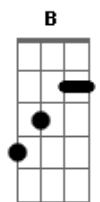

© ukulele-chords.com