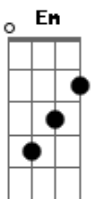

© ukulele-chords.com