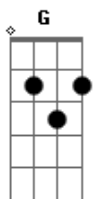

(refrão)

G Bm
And everything I had in this world
C em Am
And all that I'll ever be
C em Am
It could all fall down around me.
C em d G
Just as long as I have you, Right here by me.

(verso 2) (mesmos acordes do verso 1)

I can't take another day without you
'Cause baby, I could never make it on my own
I've been waiting so long, just to hold you
And be back in your arms where I belong

```
|| e|-----|-----|
|| B|--0---0---|---1---0---|
|| G|---0---0---|---0---0---| x2
|| D|-----0---|---0---2---|
|| A|-----2---|---3---|
|| E|--3-----|-----|
---
```

(pré-refrão 2)

Sorry I can't always find the words to say
But everything I've ever know gets swept away Inside of your
love?

(refrão)

G Bm
And everything I had in this world
C Am
And all that I'll ever be
C Am
It could all fall down around me.
C G chorus fill
Just as long as I have you, Right here by me.
Chrous fill

(ponte)

Em C
As the days grow long I see
Em C
That time is standing still for me
Am
When you're not here

(pré-refrão 3)

Sorry I can't always find the words to say
But everything I've ever know gets swept away Inside of your
love?

(refrão)

G Bm
And everything I had in this world
C Am
And all that I'll ever be
C Am
It could all fall down around me.
C G chorus fill
Just as long as I have you, Right here by me.
Chrous fill

G Bm
And everything I had in this world
C Am
And all that I'll ever be
C Am
It could all fall down around me.
C G (G)
Just as long as I have you, Right here by me.

Acordes

© ukulele-chords.com