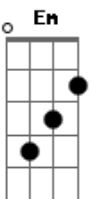

© ukulele-chords.com