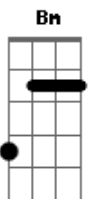

© ukulele-chords.com