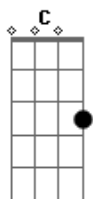

© ukulele-chords.com