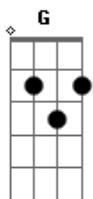

(refrão)

G Bm
And everything I had in this world
C em Am
And all that I'll ever be
C em Am
It could all fall down around me.
C em d G
Just as long as I have you, Right here by me.

(verso 2) (mesmos acordes do verso 1)

I can't take another day without you
'Cause baby, I could never make it on my own
I've been waiting so long, just to hold you
And be back in your arms where I belong

```
|| e|-----|-----|
|| B|--0---0---|--1---0---|
|| G|---0---0---|---0---0---| x2
|| D|-----0---|---0---2---|
|| A|-----2---|---3---|
|| E|--3-----|-----|
---
```

(pré-refrão 2)

Sorry I can't always find the words to say
But everything I've ever know gets swept away Inside of your
love?

(refrão)

G Bm
And everything I had in this world
C Am
And all that I'll ever be
C Am
It could all fall down around me.
C G chorus fill
Just as long as I have you, Right here by me.
Chrous fill

(ponte)

Em C
As the days grow long I see
Em C
That time is standing still for me
Am
When you're not here

(pré-refrão 3)

Sorry I can't always find the words to say
But everything I've ever know gets swept away Inside of your
love?

(refrão)

G Bm
And everything I had in this world
C Am
And all that I'll ever be
C Am
It could all fall down around me.
C G chorus fill
Just as long as I have you, Right here by me.
Chrous fill

G Bm
And everything I had in this world
C Am
And all that I'll ever be
C Am
It could all fall down around me.
C G (G)
Just as long as I have you, Right here by me.

Acordes

© ukulele-chords.com