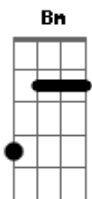

© ukulele-chords.com