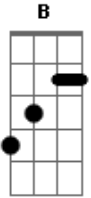

© ukulele-chords.com