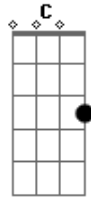

© ukulele-chords.com