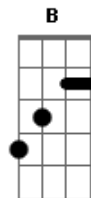

3 Doors Down - Every Time You Go

Tom: G
Intro: G D B Bm G C A A A A A

Bm G
I savor every minute that you're here
A
That you're here with me
Bm G
Close my eyes and remember every breath, every memory
A Bm A G
Through all these sleepless nights alone, I still feel you
A Bm A G
Across these miles away from home that I'll never get used to
G D
Every time you go
Bm
You take a part of me
A part of me with you
G D
Every time you go
A
I feel it in my soul

Every, every
G D
Every time you go
Bm
Before it used to be

When you were in my arms
G D
Every time you go
A
You take a part of me
A part of me with you G D
A
Every time you go
Bm G A Bm
I count the days until you're back again, back here by my side
G
When you're apart it feels like, something in me, something in
me dies
A Bm A G
I hear your voice over the phone and God I miss you
A Bm A G
Still all these miles away from home that I'll never get used
to
G D
Every time you go
Bm
You take a part of me
A part of me with you
G D
Every time you go

A
I feel it in my soul

Every, every
G D
Every time you go
Bm
Before it used to be

When you were in my arms
G D
Every time you go
A
You take a part of me
A part of me with you
C
Oh, I'm there with you in your heart
D
No matter how far apart we are
C G G D A
When you're with me, everywhere you go
G D
Every time you go
Bm
You take a part of me
A part of me with you
G D
Every time you go
A
I feel it in my soul
G D
Every time you go
Bm
You take a part of me
A part of me with you
G D
Every time you go
A
I feel it in my soul
Every, every
G D
Every time you go
Bm
Before it used to be

When you were in my arms
G D
Every time you go
A
You take a part of me
A part of me with you G D
A
Every time you go

Acordes

© ukulele-chords.com

© ukulele-chords.com

© ukulele-chords.com

© ukulele-chords.com