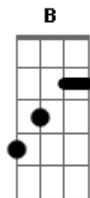

3 Doors Down - Every Time You Go

Tom: G
Intro: G D B Bm G C A A A A A

Bm G
I savor every minute that you're here
A
That you're here with me
Bm G
Close my eyes and remember every breath, every memory
A Bm A G
Through all these sleepless nights alone, I still feel you
A Bm A G
Across these miles away from home that I'll never get used to
G D
Every time you go
Bm
You take a part of me
A part of me with you
G D
Every time you go
A
I feel it in my soul

Every, every
G D
Every time you go
Bm
Before it used to be

When you were in my arms
G D
Every time you go
A
You take a part of me
A part of me with you G D
A
Every time you go
Bm G A Bm
I count the days until you're back again, back here by my side
G
When you're apart it feels like, something in me, something in
me dies
A Bm A G
I hear your voice over the phone and God I miss you
A Bm A G
Still all these miles away from home that I'll never get used
to
G D
Every time you go
Bm
You take a part of me
A part of me with you
G D
Every time you go

A
I feel it in my soul

Every, every
G D
Every time you go
Bm
Before it used to be

When you were in my arms
G D
Every time you go
A
You take a part of me
A part of me with you
C
Oh, I'm there with you in your heart
D
No matter how far apart we are
C G G D A
When you're with me, everywhere you go
G D
Every time you go
Bm
You take a part of me
A part of me with you
G D
Every time you go
A
I feel it in my soul
G D
Every time you go
Bm
You take a part of me
A part of me with you
G D
Every time you go
A
I feel it in my soul
G D
Every time you go
Bm
Before it used to be

When you were in my arms
G D
Every time you go
A
You take a part of me
A part of me with you G D
A
Every time you go

Acordes

© ukulele-chords.com

© ukulele-chords.com

© ukulele-chords.com

© ukulele-chords.com