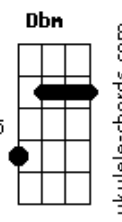

2 Unlimited - Where Are You Now

tom:
Capotraste na 1ª casa
Intro: Gbm Eadd9 Gbm Eadd9
D E D E Gbm

Gbm A
I watch the door but no one comes through
Bm D
I watch the sun painting pictures of you
Gbm A D E
Nothing I do can kill the chill inside

Gbm A
Siliver days, wishes come true
Bm D
Simple thoughts, enough love for two
Gbm A D E
Sharing a dream, sharing the warmth we had

D E D
Where's the flame that kept us in motion
E
Did it burn out as well
D E D A
Where's the flame, did you take it with you

Gbm
Where are you now
Dbm
Do you think of us
D E A
Do you think that it was worth it
Gbm
Where are you now
Dbm
Are you alone
D E Bm
Do you know that I've be waiting
E Gbm
I've been waiting when the sun goes down
(Gbm Eadd9 Gbm Eadd9)
(D E Gbm)

Gbm A
All the roads, you taking a lot
Bm D
Stretch of sea a thousands times
Gbm A D E
But none of them roads bring you to my door

D E D
Where's the flame that kept us in motion
E
Did it burn out as well
D E A
Where's the flame, could you take it with you

Gbm
Where are you now

Acordes

Dbm
Do you think of us
D E A
Do you think that it was worth it
Gbm
Where are you now
Dbm
Are you alone
D E A
Should I hope that you are waiting
Gbm
Where are you now
Dbm
Do you think of us
D E A
Do you think that it was worth it
Gbm
Where are you now
Dbm
Are you alone
D E
Can you see that I've been waiting
Bm E Gbm
I've been waiting while the sun goes down

Gbm
If you listen
You will hear

Gbm Eadd9
Close your eyes
Let light is near

(Gbm Eadd9 D E Gbm)
D E D
Where's the flame that kept you in motion
E
Did it burn out as well
D E D A
Where's the flame could you take it with you

Gbm
Where are you now
Dbm
Do you think of us
D E A
Do you think that it was worth it

Gbm
Where are you now
Dbm
Will I ever know
D E Bm
It's somewhere I can find you

E Gbm
Somewhere the sun always shines