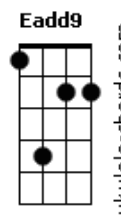

2 Unlimited - Where Are You Now

tom:
Capotraste na 1ª casa
Intro: Gbm Eadd9 Gbm Eadd9
D E D E Gbm

Gbm A
I watch the door but no one comes through
Bm D
I watch the sun painting pictures of you
Gbm A D E
Nothing I do can kill the chill inside

Gbm A
Siliver days, wishes come true
Bm D
Simple thoughts, enough love for two
Gbm A D E
Sharing a dream, sharing the warmth we had

D E D
Where's the flame that kept us in motion
E
Did it burn out as well
D E D A
Where's the flame, did you take it with you

Gbm
Where are you now
Dbm
Do you think of us
D E A
Do you think that it was worth it
Gbm
Where are you now
Dbm
Are you alone
D E Bm
Do you know that I've be waiting
E Gbm
I've been waiting when the sun goes down
(Gbm Eadd9 Gbm Eadd9)
(D E Gbm)

Gbm A
All the roads, you taking a lot
Bm D
Stretch of sea a thousands times
Gbm A D E
But none of them roads bring you to my door

D E D
Where's the flame that kept us in motion
E
Did it burn out as well
D E A
Where's the flame, could you take it with you

Gbm
Where are you now

Acordes

Dbm
Do you think of us
D E A
Do you think that it was worth it
Gbm
Where are you now
Dbm
Are you alone
D E A
Should I hope that you are waiting
Gbm
Where are you now
Dbm
Do you think of us
D E A
Do you think that it was worth it
Gbm
Where are you now
Dbm
Are you alone
D E
Can you see that I've been waiting
Bm E Gbm
I've been waiting while the sun goes down

Gbm
If you listen
You will hear

Gbm Eadd9
Close your eyes
Let light is near

(Gbm Eadd9 D E Gbm)
D E D
Where's the flame that kept you in motion
E
Did it burn out as well
D E D A
Where's the flame could you take it with you

Gbm
Where are you now
Dbm
Do you think of us
D E A
Do you think that it was worth it

Gbm
Where are you now
Dbm
Will I ever know
D E Bm
It's somewhere I can find you

E Gbm
Somewhere the sun always shines