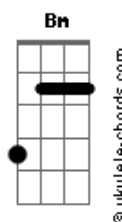

2 Unlimited - Where Are You Now

tom:
Capotraste na 1ª casa
Intro: Gbm Eadd9 Gbm Eadd9
D E D E Gbm

Gbm A
I watch the door but no one comes through
Bm D
I watch the sun painting pictures of you
Gbm A D E
Nothing I do can kill the chill inside

Gbm A
Siliver days, wishes come true
Bm D
Simple thoughts, enough love for two
Gbm A D E
Sharing a dream, sharing the warmth we had

D E D
Where's the flame that kept us in motion
E
Did it burn out as well
D E D A
Where's the flame, did you take it with you

Gbm
Where are you now
Dbm
Do you think of us
D E A
Do you think that it was worth it
Gbm
Where are you now
Dbm
Are you alone
D E Bm
Do you know that I've be waiting
E Gbm
I've been waiting when the sun goes down
(Gbm Eadd9 Gbm Eadd9)
(D E Gbm)

Gbm A
All the roads, you taking a lot
Bm D
Stretch of sea a thousands times
Gbm A D E
But none of them roads bring you to my door

D E D
Where's the flame that kept us in motion
E
Did it burn out as well
D E A
Where's the flame, could you take it with you

Gbm
Where are you now

Acordes

Dbm
Do you think of us
D E A
Do you think that it was worth it
Gbm
Where are you now
Dbm
Are you alone
D E A
Should I hope that you are waiting
Gbm
Where are you now
Dbm
Do you think of us
D E A
Do you think that it was worth it
Gbm
Where are you now
Dbm
Are you alone
D E
Can you see that I've been waiting
Bm E Gbm
I've been waiting while the sun goes down

Gbm
If you listen
You will hear

Gbm Eadd9
Close your eyes
Let light is near

(Gbm Eadd9 D E Gbm)
D E D
Where's the flame that kept you in motion
E
Did it burn out as well
D E D A
Where's the flame could you take it with you

Gbm
Where are you now
Dbm
Do you think of us
D E A
Do you think that it was worth it

Gbm
Where are you now
Dbm
Will I ever know
D E Bm
It's somewhere I can find you

E Gbm
Somewhere the sun always shines