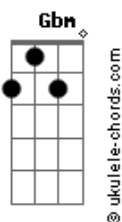

2 Unlimited - Where Are You Now

tom:
Capotraste na 1ª casa
Intro: Gbm Eadd9 Gbm Eadd9
D E D E Gbm

Gbm A
I watch the door but no one comes through
Bm D
I watch the sun painting pictures of you
Gbm A D E
Nothing I do can kill the chill inside

Gbm A
Siliver days, wishes come true
Bm D
Simple thoughts, enough love for two
Gbm A D E
Sharing a dream, sharing the warmth we had

D E D
Where's the flame that kept us in motion
E
Did it burn out as well
D E D A
Where's the flame, did you take it with you

Gbm
Where are you now
Dbm
Do you think of us
D E A
Do you think that it was worth it
Gbm
Where are you now
Dbm
Are you alone
D E Bm
Do you know that I've be waiting
E Gbm
I've been waiting when the sun goes down
(Gbm Eadd9 Gbm Eadd9)
(D E Gbm)

Gbm A
All the roads, you taking a lot
Bm D
Stretch of sea a thousands times
Gbm A D E
But none of them roads bring you to my door

D E D
Where's the flame that kept us in motion
E
Did it burn out as well
D E A
Where's the flame, could you take it with you

Gbm
Where are you now

Acordes

Dbm
Do you think of us
D E A
Do you think that it was worth it
Gbm
Where are you now
Dbm
Are you alone
D E A
Should I hope that you are waiting
Gbm
Where are you now
Dbm
Do you think of us
D E A
Do you think that it was worth it
Gbm
Where are you now
Dbm
Are you alone
D E
Can you see that I've been waiting
Bm E Gbm
I've been waiting while the sun goes down

Gbm
If you listen
You will hear

Gbm Eadd9
Close your eyes
Let light is near

(Gbm Eadd9 D E Gbm)
D E D
Where's the flame that kept you in motion
E
Did it burn out as well
D E D A
Where's the flame could you take it with you

Gbm
Where are you now
Dbm
Do you think of us
D E A
Do you think that it was worth it

Gbm
Where are you now
Dbm
Will I ever know
D E Bm
It's somewhere I can find you

E Gbm
Somewhere the sun always shines