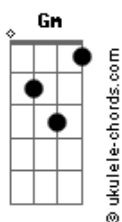

2 Unlimited - Where Are You Now

tom:
Capotraste na 1ª casa
Intro: Gbm Eadd9 Gbm Eadd9
D E D E Gbm

Gbm A
I watch the door but no one comes through
Bm D
I watch the sun painting pictures of you
Gbm A D E
Nothing I do can kill the chill inside

Gbm A
Siliver days, wishes come true
Bm D
Simple thoughts, enough love for two
Gbm A D E
Sharing a dream, sharing the warmth we had

D E D
Where's the flame that kept us in motion
E
Did it burn out as well
D E D A
Where's the flame, did you take it with you

Gbm
Where are you now
Dbm
Do you think of us
D E A
Do you think that it was worth it
Gbm
Where are you now
Dbm
Are you alone
D E Bm
Do you know that I've be waiting
E Gbm
I've been waiting when the sun goes down
(Gbm Eadd9 Gbm Eadd9)
(D E Gbm)

Gbm A
All the roads, you taking a lot
Bm D
Stretch of sea a thousands times
Gbm A D E
But none of them roads bring you to my door

D E D
Where's the flame that kept us in motion
E
Did it burn out as well
D E A
Where's the flame, could you take it with you

Gbm
Where are you now

Acordes

Dbm
Do you think of us
D E A
Do you think that it was worth it
Gbm
Where are you now
Dbm
Are you alone
D E A
Should I hope that you are waiting
Gbm
Where are you now
Dbm
Do you think of us
D E A
Do you think that it was worth it
Gbm
Where are you now
Dbm
Are you alone
D E
Can you see that I've been waiting
Bm E Gbm
I've been waiting while the sun goes down

Gbm
If you listen
You will hear

Gbm Eadd9
Close your eyes
Let light is near

(Gbm Eadd9 D E Gbm)
D E D
Where's the flame that kept you in motion
E
Did it burn out as well
D E D A
Where's the flame could you take it with you

Gbm
Where are you now
Dbm
Do you think of us
D E A
Do you think that it was worth it

Gbm
Where are you now
Dbm
Will I ever know
D E Bm
It's somewhere I can find you

E Gbm
Somewhere the sun always shines