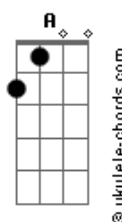

2 Unlimited - Where Are You Now

tom:
Capotraste na 1ª casa
Intro: Gbm Eadd9 Gbm Eadd9
D E D E Gbm

Gbm A
I watch the door but no one comes through
Bm D
I watch the sun painting pictures of you
Gbm A D E
Nothing I do can kill the chill inside

Gbm A
Siliver days, wishes come true
Bm D
Simple thoughts, enough love for two
Gbm A D E
Sharing a dream, sharing the warmth we had

D E D
Where's the flame that kept us in motion
E
Did it burn out as well
D E D A
Where's the flame, did you take it with you

Gbm
Where are you now
Dbm
Do you think of us
D E A
Do you think that it was worth it
Gbm
Where are you now
Dbm
Are you alone
D E Bm
Do you know that I've be waiting
E Gbm
I've been waiting when the sun goes down
(Gbm Eadd9 Gbm Eadd9)
(D E Gbm)

Gbm A
All the roads, you taking a lot
Bm D
Stretch of sea a thousands times
Gbm A D E
But none of them roads bring you to my door

D E D
Where's the flame that kept us in motion
E
Did it burn out as well
D E A
Where's the flame, could you take it with you

Gbm
Where are you now

Acordes

Dbm
Do you think of us
D E A
Do you think that it was worth it
Gbm
Where are you now
Dbm
Are you alone
D E A
Should I hope that you are waiting
Gbm
Where are you now
Dbm
Do you think of us
D E A
Do you think that it was worth it
Gbm
Where are you now
Dbm
Are you alone
D E
Can you see that I've been waiting
Bm E Gbm
I've been waiting while the sun goes down

Gbm
If you listen
You will hear

Gbm Eadd9
Close your eyes
Let light is near

(Gbm Eadd9 D E Gbm)
D E D
Where's the flame that kept you in motion
E
Did it burn out as well
D E D A
Where's the flame could you take it with you

Gbm
Where are you now
Dbm
Do you think of us
D E A
Do you think that it was worth it

Gbm
Where are you now
Dbm
Will I ever know
D E Bm
It's somewhere I can find you

E Gbm
Somewhere the sun always shines