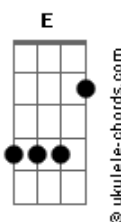

2 Unlimited - Where Are You Now

tom:
Capotraste na 1ª casa
Intro: Gbm Eadd9 Gbm Eadd9
D E D E Gbm

Gbm A
I watch the door but no one comes through
Bm D
I watch the sun painting pictures of you
Gbm A D E
Nothing I do can kill the chill inside

Gbm A
Siliver days, wishes come true
Bm D
Simple thoughts, enough love for two
Gbm A D E
Sharing a dream, sharing the warmth we had

D E D
Where's the flame that kept us in motion
E
Did it burn out as well
D E D A
Where's the flame, did you take it with you

Gbm
Where are you now
Dbm
Do you think of us
D E A
Do you think that it was worth it
Gbm
Where are you now
Dbm
Are you alone
D E Bm
Do you know that I've be waiting
E Gbm
I've been waiting when the sun goes down
(Gbm Eadd9 Gbm Eadd9)
(D E Gbm)

Gbm A
All the roads, you taking a lot
Bm D
Stretch of sea a thousands times
Gbm A D E
But none of them roads bring you to my door

D E D
Where's the flame that kept us in motion
E
Did it burn out as well
D E A
Where's the flame, could you take it with you

Gbm
Where are you now

Acordes

Dbm
Do you think of us
D E A
Do you think that it was worth it
Gbm
Where are you now
Dbm
Are you alone
D E A
Should I hope that you are waiting
Gbm
Where are you now
Dbm
Do you think of us
D E A
Do you think that it was worth it
Gbm
Where are you now
Dbm
Are you alone
D E
Can you see that I've been waiting
Bm E Gbm
I've been waiting while the sun goes down

Gbm
If you listen
You will hear

Gbm Eadd9
Close your eyes
Let light is near

(Gbm Eadd9 D E Gbm)
D E D
Where's the flame that kept you in motion
E
Did it burn out as well
D E D A
Where's the flame could you take it with you

Gbm
Where are you now
Dbm
Do you think of us
D E A
Do you think that it was worth it

Gbm
Where are you now
Dbm
Will I ever know
D E Bm
It's somewhere I can find you

E Gbm
Somewhere the sun always shines