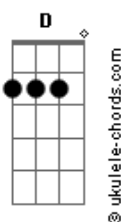

2 Unlimited - Where Are You Now

tom:
Capotraste na 1ª casa
Intro: Gbm Eadd9 Gbm Eadd9
D E D E Gbm

Gbm A
I watch the door but no one comes through
Bm D
I watch the sun painting pictures of you
Gbm A D E
Nothing I do can kill the chill inside

Gbm A
Siliver days, wishes come true
Bm D
Simple thoughts, enough love for two
Gbm A D E
Sharing a dream, sharing the warmth we had

D E D
Where's the flame that kept us in motion
E
Did it burn out as well
D E D A
Where's the flame, did you take it with you

Gbm
Where are you now
Dbm
Do you think of us
D E A
Do you think that it was worth it
Gbm
Where are you now
Dbm
Are you alone
D E Bm
Do you know that I've be waiting
E Gbm
I've been waiting when the sun goes down
(Gbm Eadd9 Gbm Eadd9)
(D E Gbm)

Gbm A
All the roads, you taking a lot
Bm D
Stretch of sea a thousands times
Gbm A D E
But none of them roads bring you to my door

D E D
Where's the flame that kept us in motion
E
Did it burn out as well
D E A
Where's the flame, could you take it with you

Gbm
Where are you now

Acordes

Dbm
Do you think of us
D E A
Do you think that it was worth it
Gbm
Where are you now
Dbm
Are you alone
D E A
Should I hope that you are waiting
Gbm
Where are you now
Dbm
Do you think of us
D E A
Do you think that it was worth it
Gbm
Where are you now
Dbm
Are you alone
D E
Can you see that I've been waiting
Bm E Gbm
I've been waiting while the sun goes down

Gbm
If you listen
You will hear

Gbm Eadd9
Close your eyes
Let light is near

(Gbm Eadd9 D E Gbm)
D E D
Where's the flame that kept you in motion
E
Did it burn out as well
D E D A
Where's the flame could you take it with you

Gbm
Where are you now
Dbm
Do you think of us
D E A
Do you think that it was worth it

Gbm
Where are you now
Dbm
Will I ever know
D E Bm
It's somewhere I can find you

E Gbm
Somewhere the sun always shines