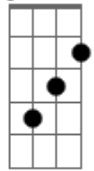

1Plugged - You Thought You Were Alone

Tom: G

G G7M G
Sad when no one cared
You thought you were alone Em
G G7M G Em
How is it going to be? The way they gonna look to you now
G G7M G
They feel your pain
Em
Tears became the rain

D Am
The world is on your back
C G
And It's heavy to your bones
D Am

You thought you were alone
C G
You thought you were alone

G G7M G Em
You left sequels, in the mind of who loved you
G G7M G
They can't feel this way
G Em
They can't feel forever

D Am
The world is on your back
C G
And It's heavy to your bones
D Am
You thought you were alone
C G
You thought you were alone

Acordes

G7M

© ukulele-chords.com

G

© ukulele-chords.com

Em

© ukulele-chords.com