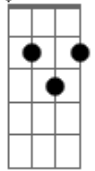

1Plugged - You Thought You Were Alone

Tom: G

G G7M G
Sad when no one cared
You thought you were alone Em
G G7M G Em
How is it going to be? The way they gonna look to you now
G G7M G
They feel your pain
Em
Tears became the rain

D Am
The world is on your back
C G
And It's heavy to your bones
D Am

You thought you were alone
C G
You thought you were alone

G G7M G Em
You left sequels, in the mind of who loved you
G G7M G
They can't feel this way
G Em
They can't feel forever

D Am
The world is on your back
C G
And It's heavy to your bones
D Am
You thought you were alone
C G
You thought you were alone

Acordes

G7M

© ukulele-chords.com

G

© ukulele-chords.com

Em

© ukulele-chords.com