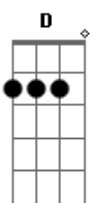

© ukulele-chords.com