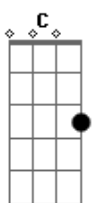

© ukulele-chords.com