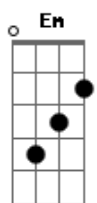

1Plugged - You Thought You Were Alone

Tom: G

G G7M G
Sad when no one cared
You thought you were alone Em
G G7M G Em
How is it going to be? The way they gonna look to you now
G G7M G
They feel your pain
Em
Tears became the rain

D Am
The world is on your back
C G
And It's heavy to your bones
D Am

You thought you were alone
C G
You thought you were alone

G G7M G Em
You left sequels, in the mind of who loved you
G G7M G
They can't feel this way
G Em
They can't feel forever

D Am
The world is on your back
C G
And It's heavy to your bones
D Am
You thought you were alone
C G
You thought you were alone

Acordes

© ukulele-chords.com

© ukulele-chords.com

© ukulele-chords.com

© ukulele-chords.com