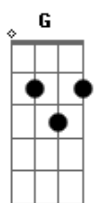

1Plugged - You Thought You Were Alone

Tom: G

G G7M G
Sad when no one cared
You thought you were alone Em
G G7M G Em
How is it going to be? The way they gonna look to you now
G G7M G
They feel your pain
Em
Tears became the rain

D Am
The world is on your back
C G
And It's heavy to your bones
D Am

You thought you were alone
C G
You thought you were alone

G G7M G Em
You left sequels, in the mind of who loved you
G G7M G
They can't feel this way
G Em
They can't feel forever

D Am
The world is on your back
C G
And It's heavy to your bones
D Am
You thought you were alone
C G
You thought you were alone

Acordes

© ukulele-chords.com

© ukulele-chords.com

© ukulele-chords.com

© ukulele-chords.com