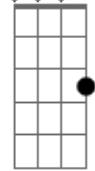

© ukulele-chords.com

C