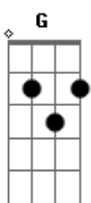

10cm - Tell Me It's Not a Dream (Eng Ver.)

tom:

[Primeira Parte]

Whenever you come
Everywhere I'm looking at
I can only see you
And I never felt like this
Just a touch of your hand
You make my heart beat faster and slower

[Pré-Refrão]

Now, I've got sunrises
Just to see your beautiful smile
Which I've never seen
And the morning reminds me every day

How lucky I am
Tell me it's not a dream

[Refrão]

You are the light to my darkness
I just realized it
Your hand just fits in mine

So, hold it 'til the world ends
When you tell me your dreams

I don't need a reason
Just want to live in this moment
I'll never not breathe with you

[Pós-Refrão]

I'm staying, staying for a lifetime
I'm staying, staying with you
Forever and more

[Segunda Parte]

I still don't know why

Acordes

© ukulele-chords.com