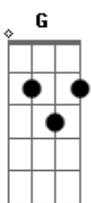

10cm - Tell Me It's Not a Dream (Eng Ver.)

tom:

[Primeira Parte]

Whenever you come
Everywhere I'm looking at
I can only see you
And I never felt like this
Just a touch of your hand
You make my heart beat faster and slower

[Pré-Refrão]

Now, I've got sunrises
Just to see your beautiful smile
Which I've never seen
And the morning reminds me every day
How lucky I am
Tell me it's not a dream

[Refrão]

You are the light to my darkness
I just realized it
Your hand just fits in mine
So, hold it 'til the world ends
When you tell me your dreams
I don't need a reason
Just want to live in this moment
I'll never not breathe with you

[Pós-Refrão]

I'm staying, staying for a lifetime
I'm staying, staying with you
Forever and more

[Segunda Parte]

I still don't know why

Acordes

© ukulele-chords.com