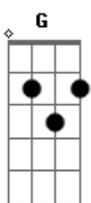

10cm - Tell Me It's Not a Dream (Eng Ver.)

tom:
[Primeira Parte]

Whenever you come
Everywhere I'm looking at
I can only see you
And I never felt like this
Just a touch of your hand
You make my heart beat faster and slower

[Pré-Refrão]

Now, I've got sunrises
Just to see your beautiful smile
Which I've never seen
And the morning reminds me every day
How lucky I am
Tell me it's not a dream

[Refrão]

You are the light to my darkness
I just realized it
Your hand just fits in mine
So, hold it 'til the world ends
When you tell me your dreams
I don't need a reason
Just want to live in this moment
I'll never not breathe with you

[Pós-Refrão]

I'm staying, staying for a lifetime
I'm staying, staying with you
Forever and more

[Segunda Parte]

I still don't know why

Acordes

© ukulele-chords.com