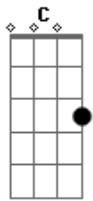

009 Sound System - Sweet Mary

tom:
C
C, F
Oh oh
C
I woke up on a summer's day
F
I just had to feel that way
C F
I know sweet Mary talks to you
C
Saw light on a distant shore
F
Changin' slowly till it could no more
C F
I know sweet Mary talks to you
C F
Oh
C
When you're walking the longest mile
F
When you're riding around for a while
C F
I know sweet Mary talks to you
C
In the glimmer of the fading

F
In the shadow of the cross tonight
C F
I know sweet Mary talks to you
She says
C F
Oh oh oh stay cool
She says
C F
Oh oh oh stay cool'
She says
C F
Oh oh oh stay cool
C
As u make out for the promised land
F
As you reach out with tremblin' hands
C F
I know sweet Mary talks to you
C
When waitin' around all day
F
When they come to take you away
C F
I know sweet Mary talks to you
F C F
She says oh oh oh stay cool

Acordes

© ukulele-chords.com