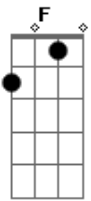

© ukulele-chords.com